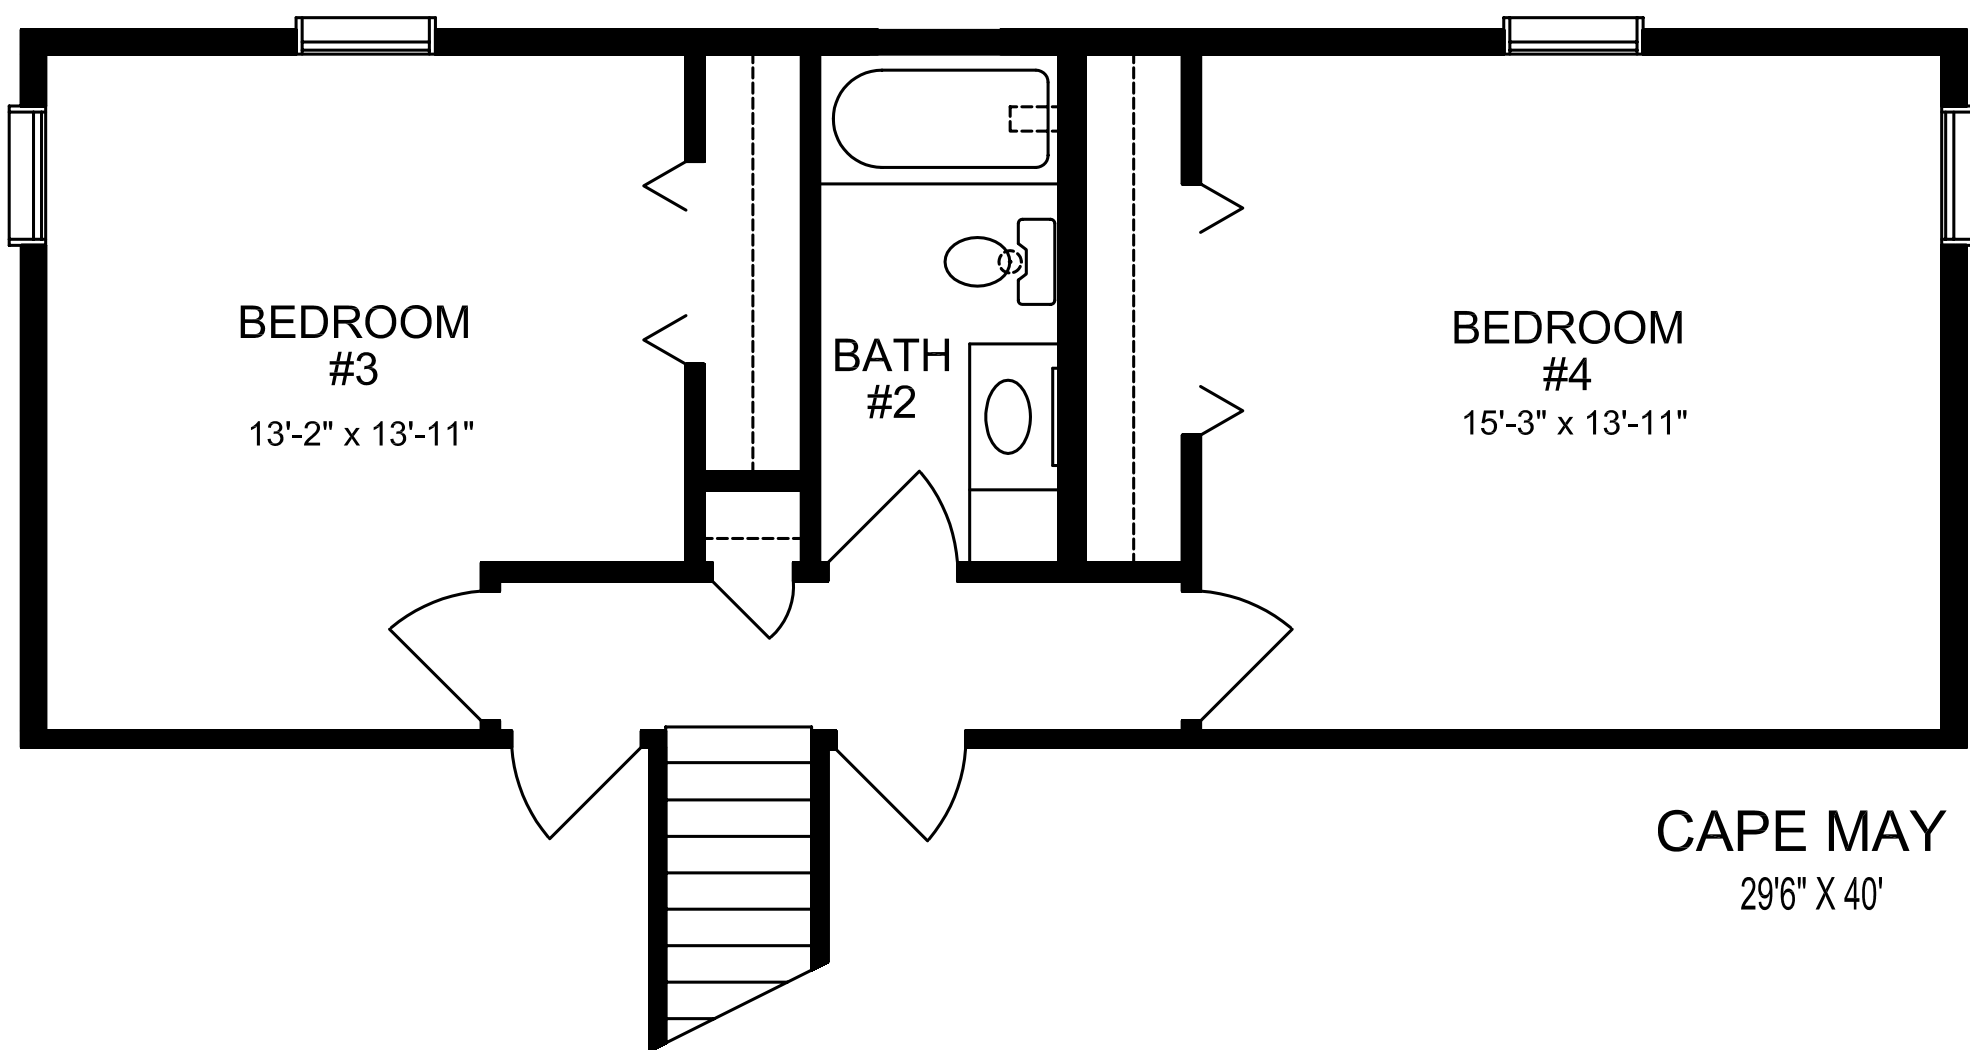

BEDROOM  
#2  
12'-0" x 13'-11"

BATH  
#1

KITCHEN  
18'-10" x 13'-11"

BEDROOM  
#1  
10'-0" x 13'-11"

LIVING  
ROOM  
22'-11" x 13'-11"

CAPE MAY  
29'6" X 40'

BEDROOM  
#3  
13'-2" x 13'-11"

BATH  
#2

BEDROOM  
#4  
15'-3" x 13'-11"

CAPE MAY  
29'6" X 40'

FRONT ELEVATION

RIGHT ELEVATION

REAR ELEVATION

LEFT ELEVATION