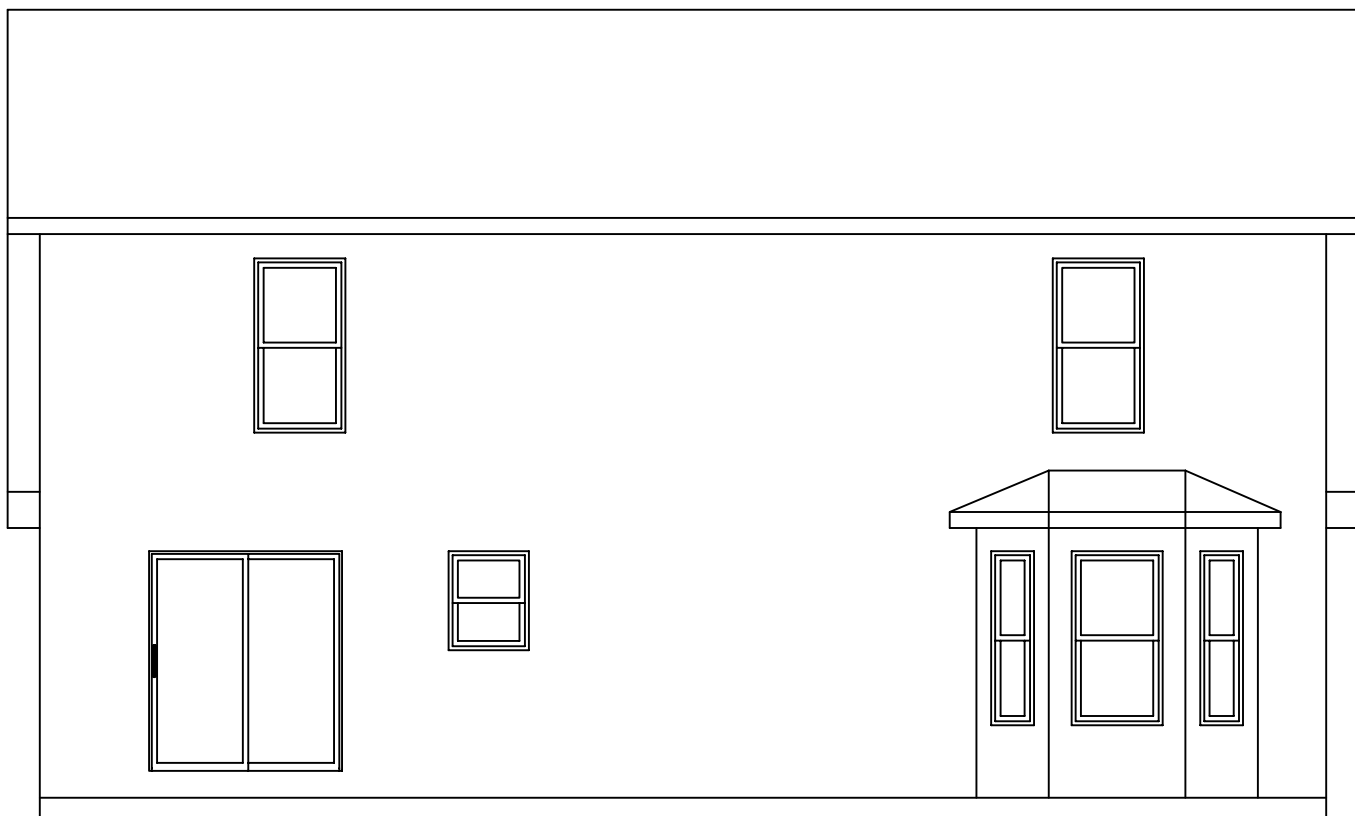

BEDROOM  
#4  
15'-3" x 13'-11"

CAPE MAY  
29'6" X 40'

FRONT ELEVATION

RIGHT ELEVATION

REAR ELEVATION

LEFT ELEVATION