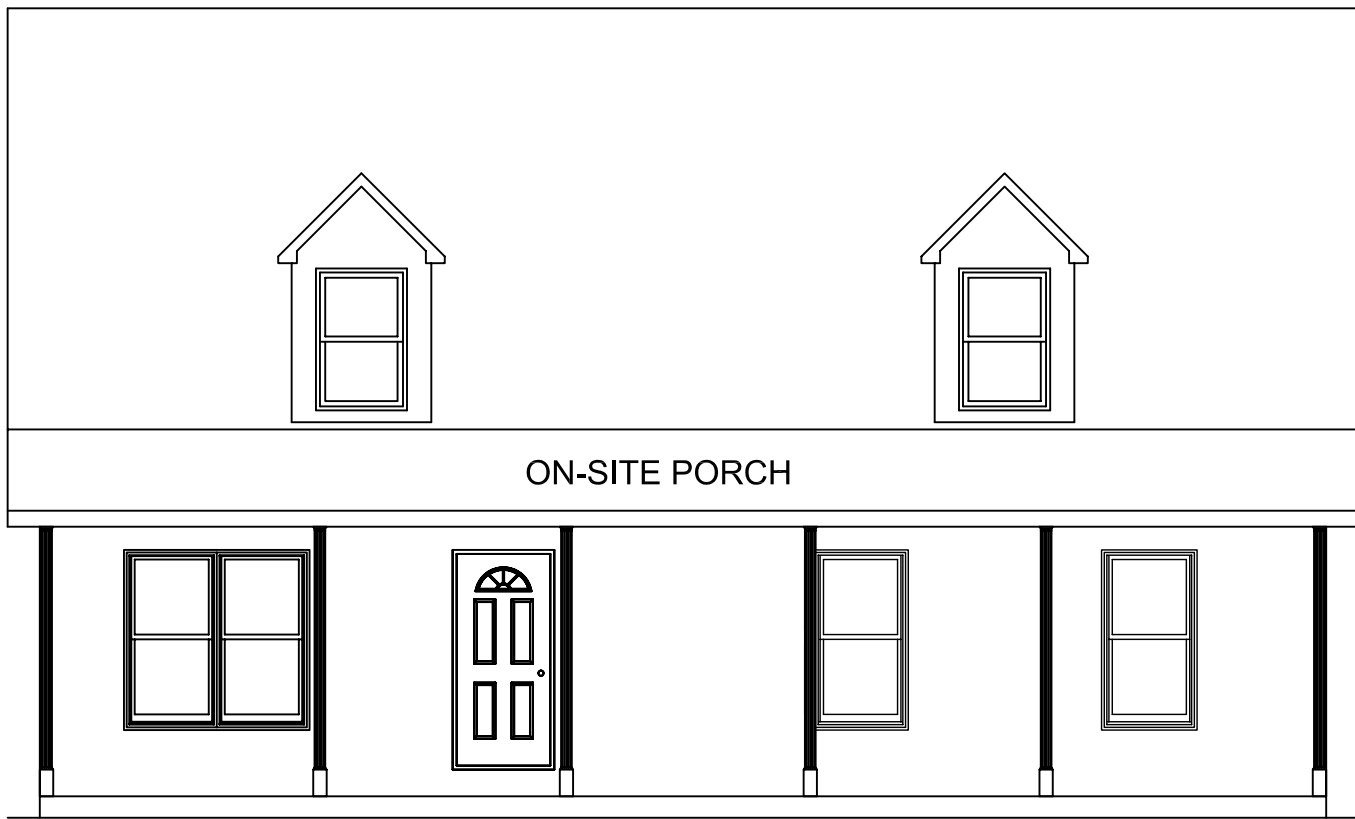

BEDROOM  
#2  
12'-0" x 13'-11"

BATH  
#1

KITCHEN  
18'-10" x 13'-11"

BEDROOM  
#1  
10'-0" x 13'-11"

LIVING  
ROOM  
22'-11" x 13'-11"

CAPE MAY  
29'6" X 40'

BEDROOM  
#3  
13'-2" x 13'-11"

BATH  
#2

BEDROOM  
#4  
15'-3" x 13'-11"

CAPE MAY  
29'6" X 40'

FRONT ELEVATION

RIGHT ELEVATION

REAR ELEVATION

LEFT ELEVATION