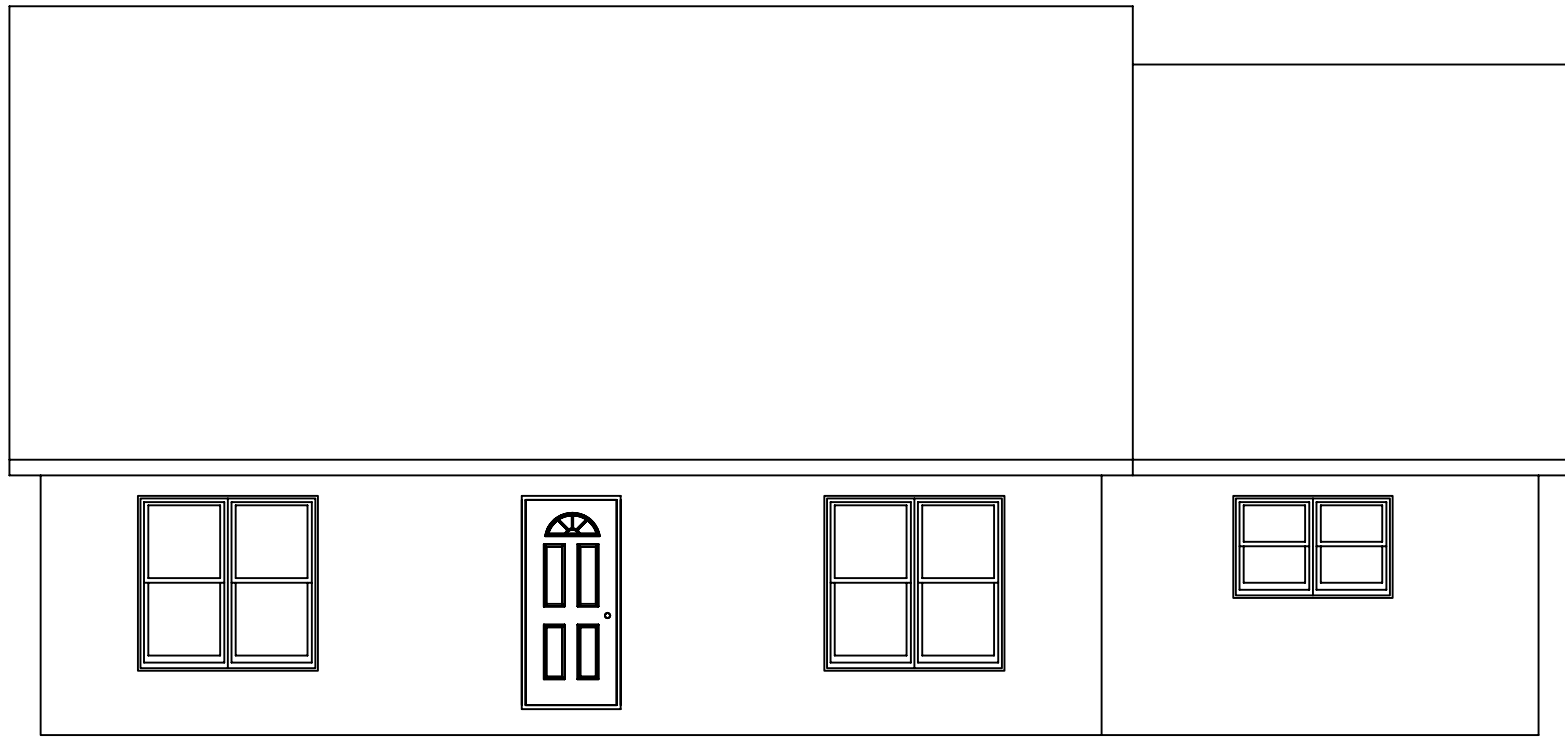

MAYBROOK
23'-8"/27'-6" X 48'-0"

FRONT ELEVATION

RIGHT SIDE ELEVATION

REAR ELEVATION

LEFT SIDE ELEVATION