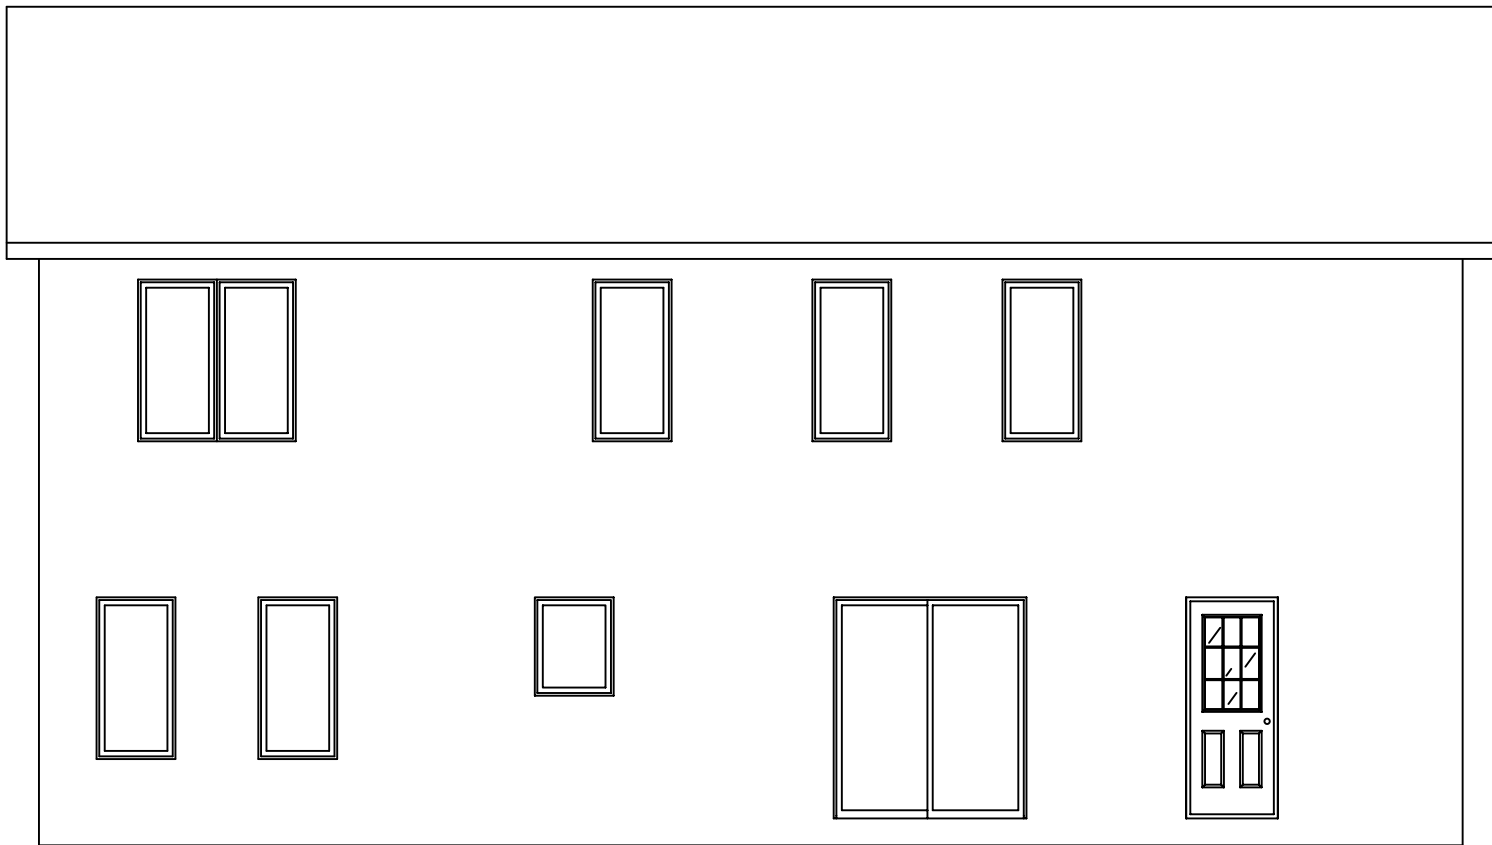

NORTH CASCADES I  
27'6" x 44'

NORTH CASCADES I  
27'6" x 44'

FRONT ELEVATION

RIGHT ELEVATION

REAR ELEVATION

LEFT ELEVATION