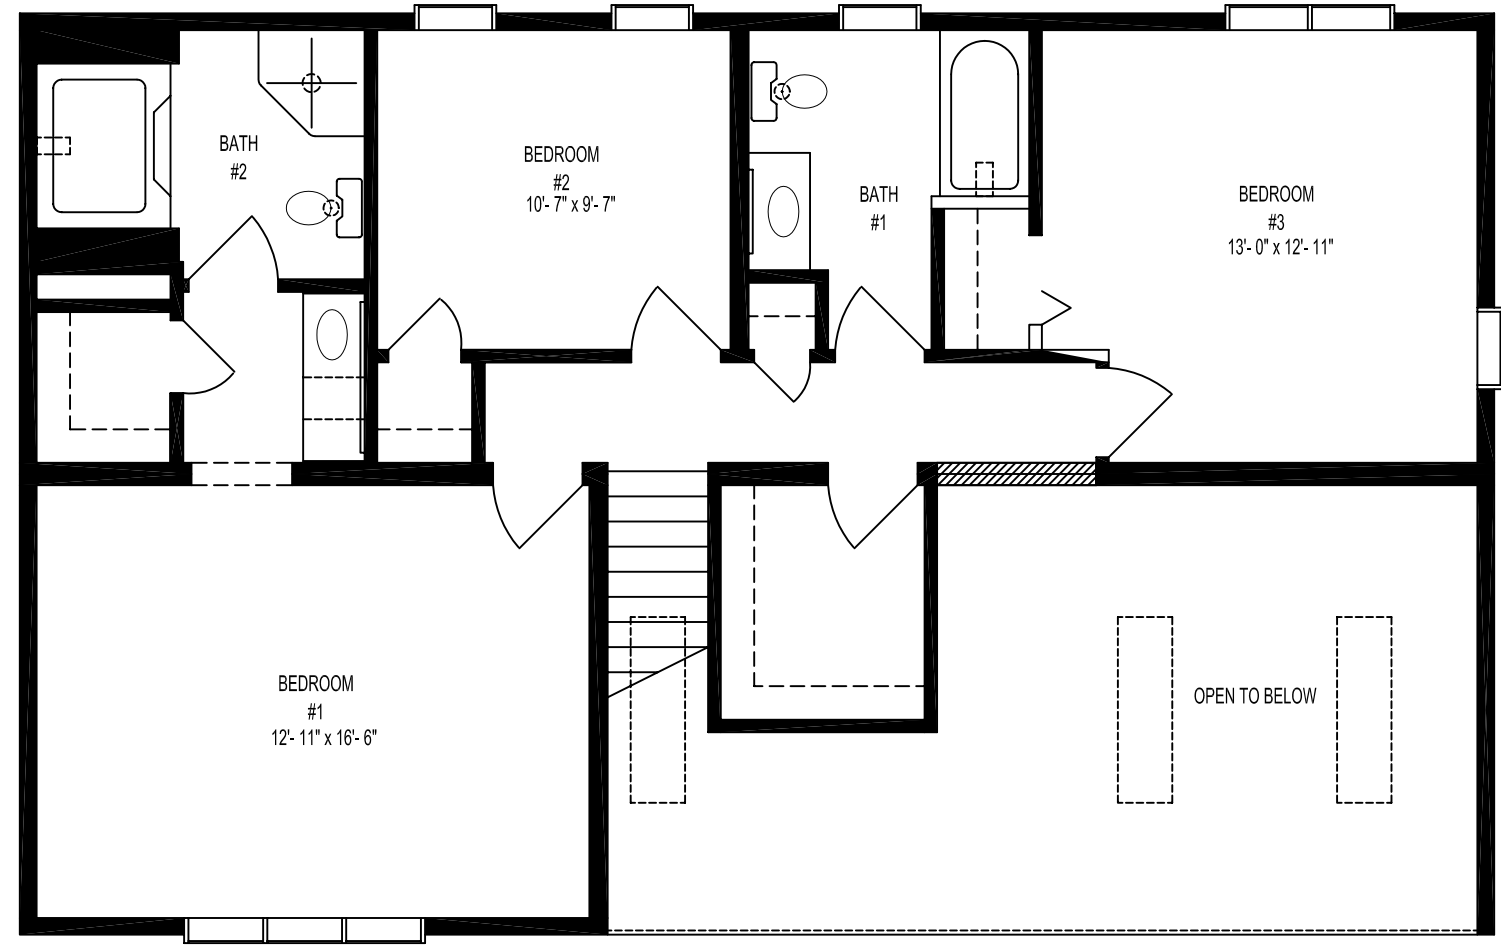

NORTH CASCADES I  
27'6" x 44'

NORTH CASCADES I  
27'6" x 44'

FRONT ELEVATION

RIGHT ELEVATION

REAR ELEVATION

LEFT ELEVATION