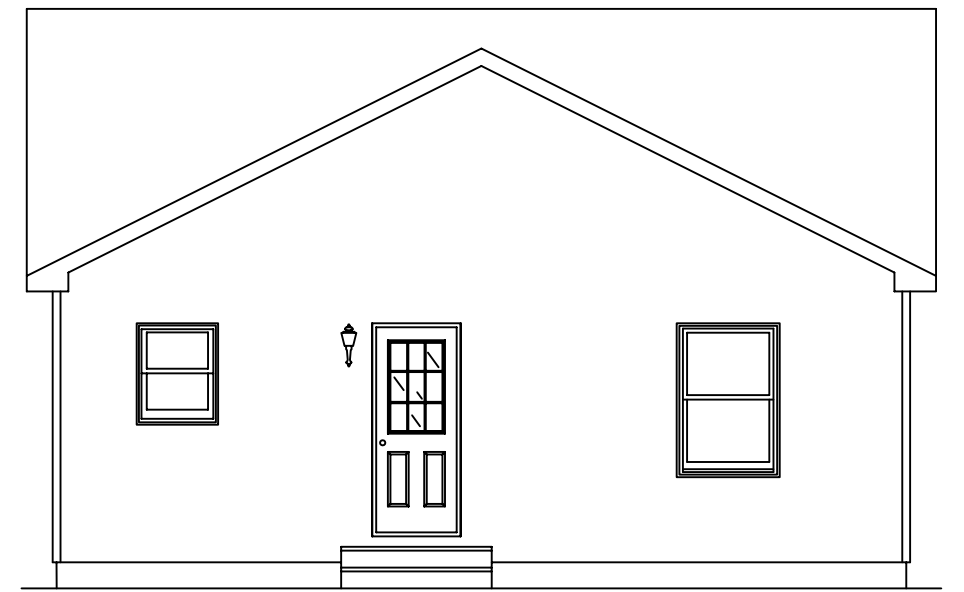

NORTHERN VILLA
27'- 6" x 48'

FRONT ELEVATION

RIGHT SIDE ELEVATION

REAR ELEVATION

LEFT SIDE ELEVATION