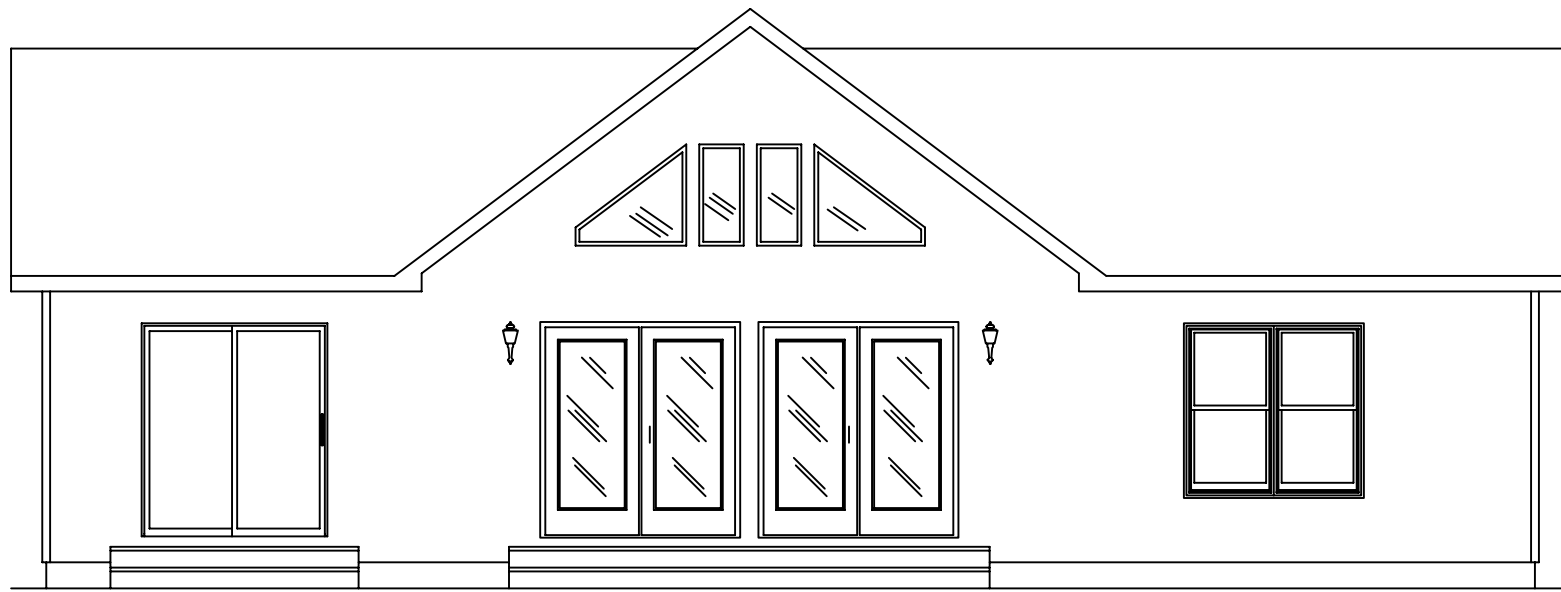

NORTHERN VILLA
27'- 6" x 48'

FRONT ELEVATION

RIGHT SIDE ELEVATION

REAR ELEVATION

LEFT SIDE ELEVATION