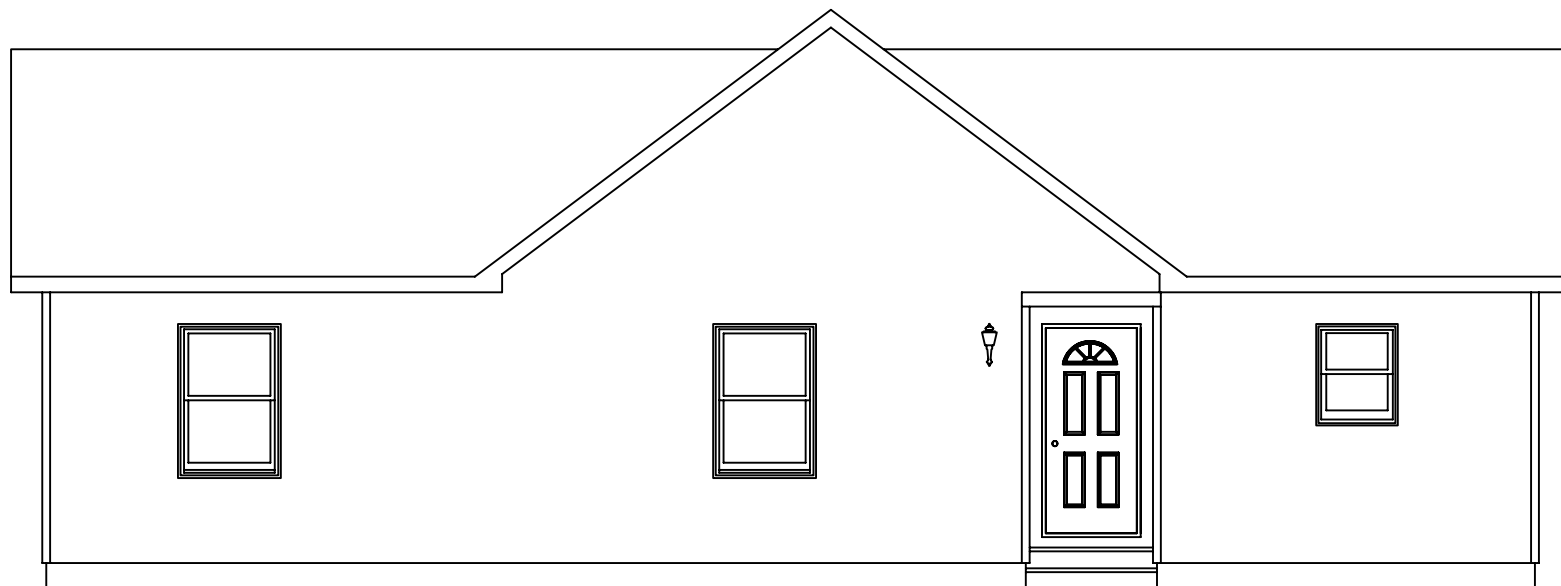

NORTHERN VILLA
27'- 6" x 48'

FRONT ELEVATION

RIGHT SIDE ELEVATION

REAR ELEVATION

LEFT SIDE ELEVATION