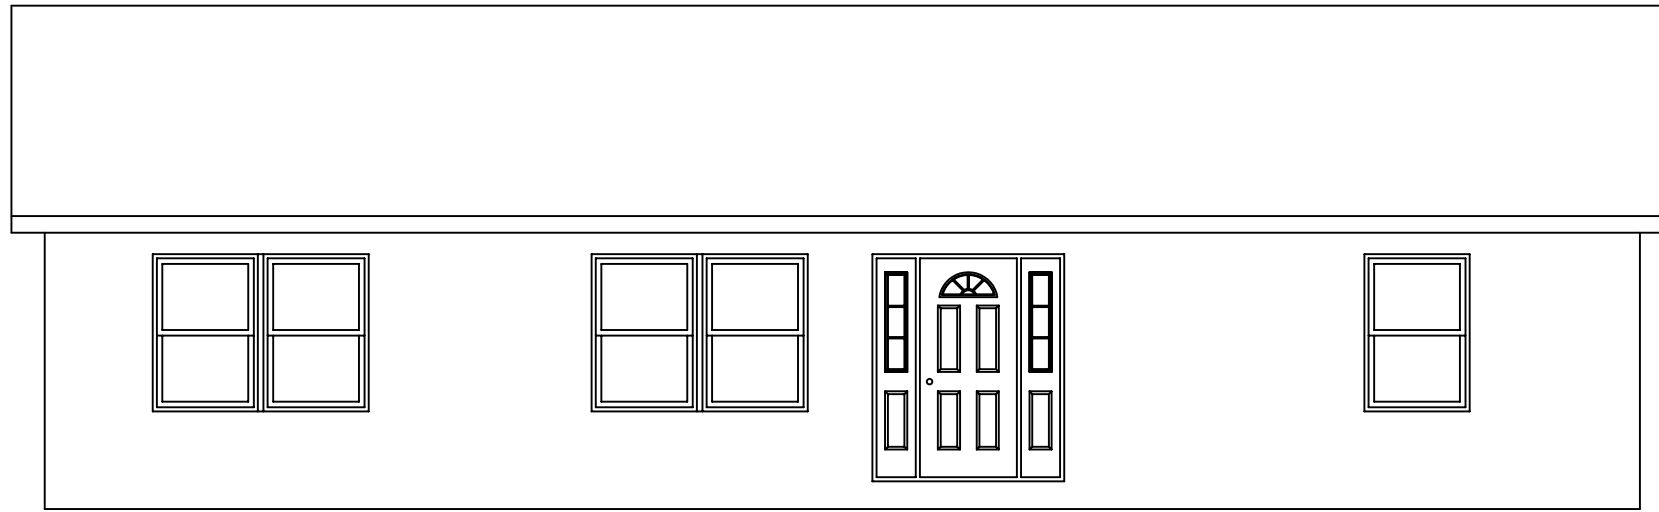

BERWICK
24' x 48'

FRONT ELEVATION

RIGHT ELEVATION

REAR ELEVATION

LEFT ELEVATION