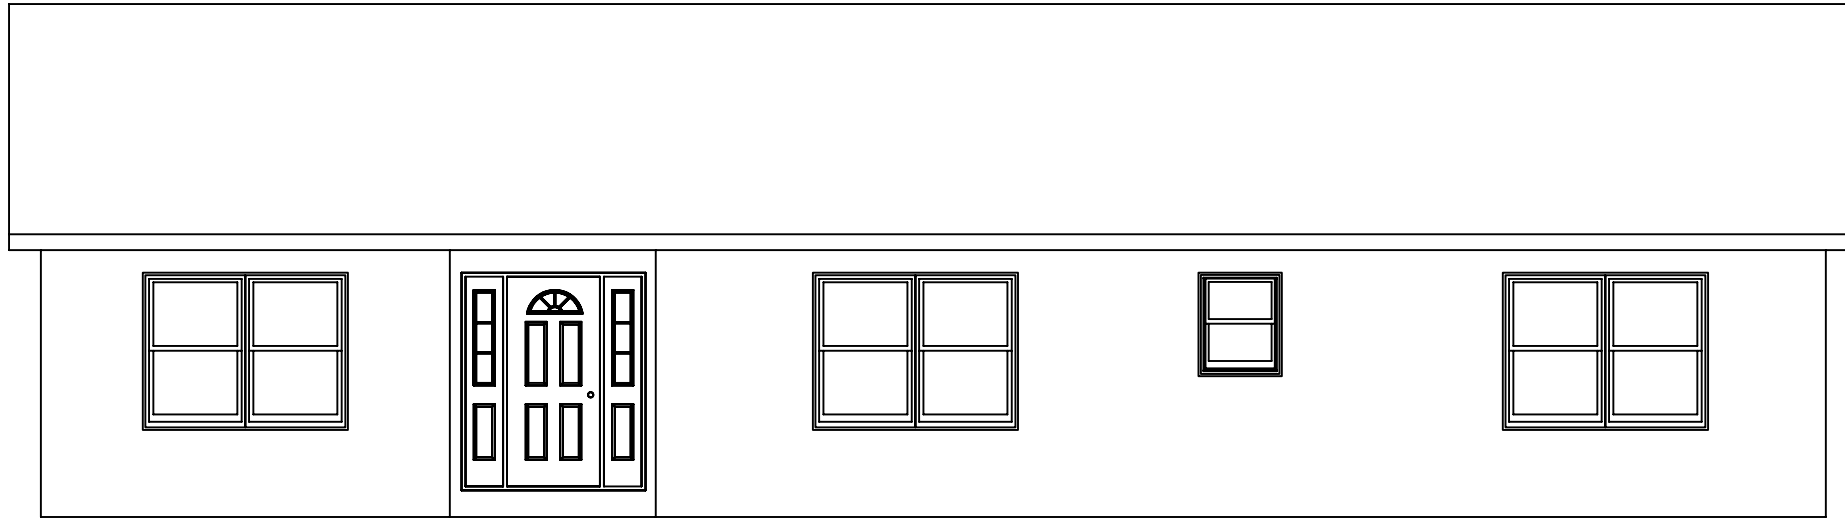

SHAMOKIN
27'-6" X 56'-0"

FRONT ELEVATION

RIGHT SIDE ELEVATION

REAR ELEVATION

LEFT SIDE ELEVATION