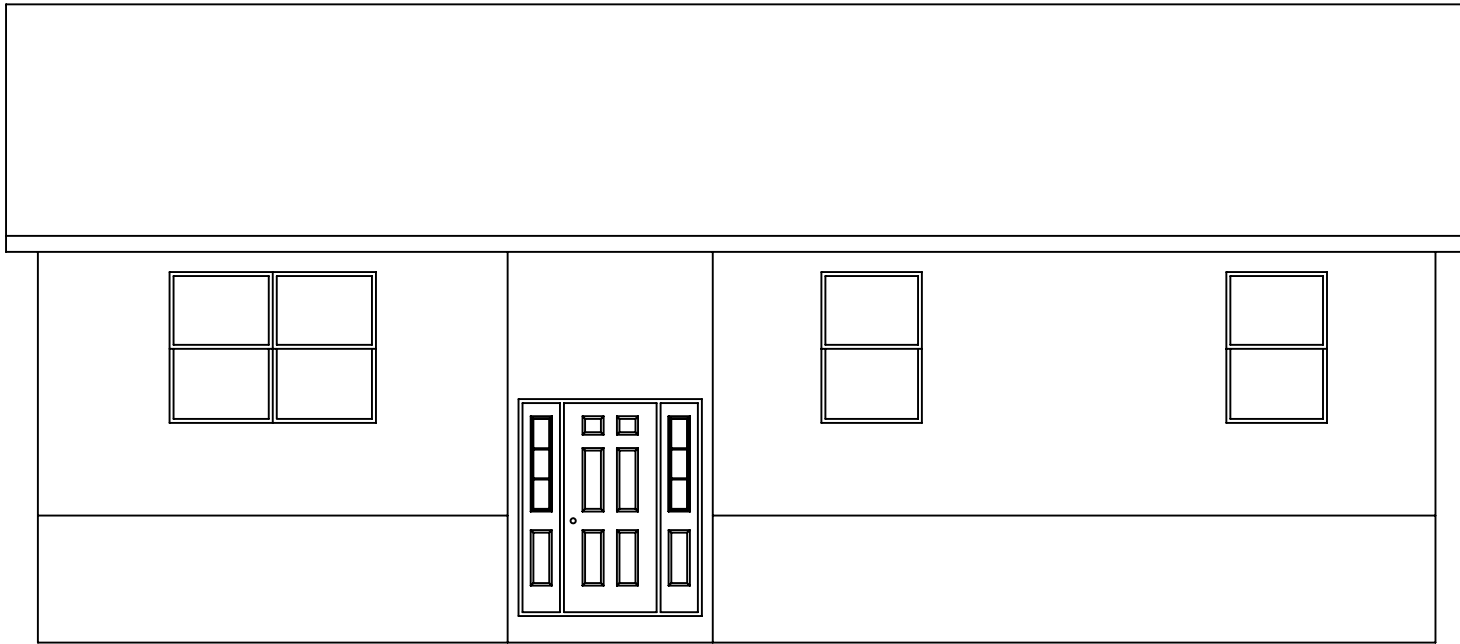

FENWAY
27'-6" x 44'

FRONT ELEVATION

RIGHT ELEVATION

REAR ELEVATION

LEFT ELEVATION