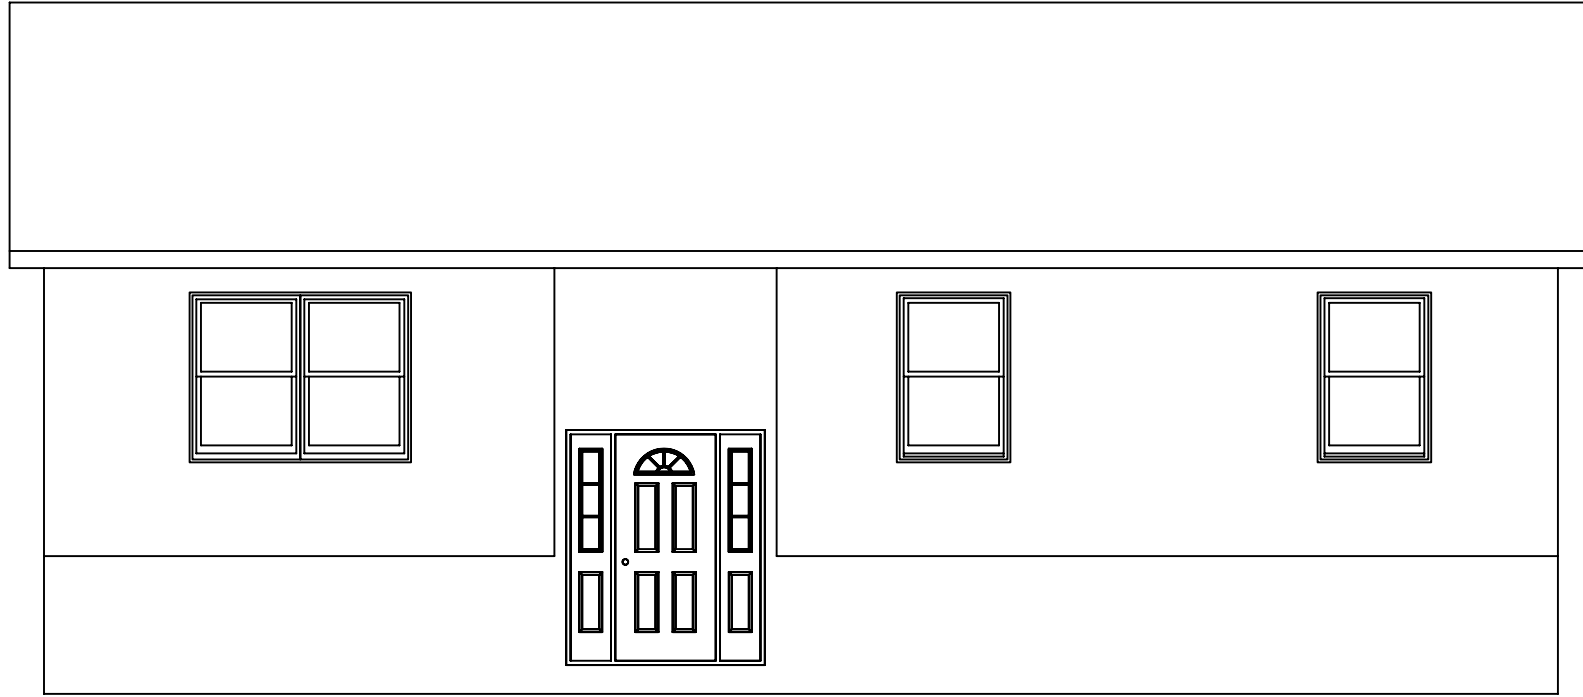

MONTCLAIR
27'-6" X 44'-0"

FRONT ELEVATION

RIGHT SIDE ELEVATION

REAR ELEVATION

LEFT SIDE ELEVATION