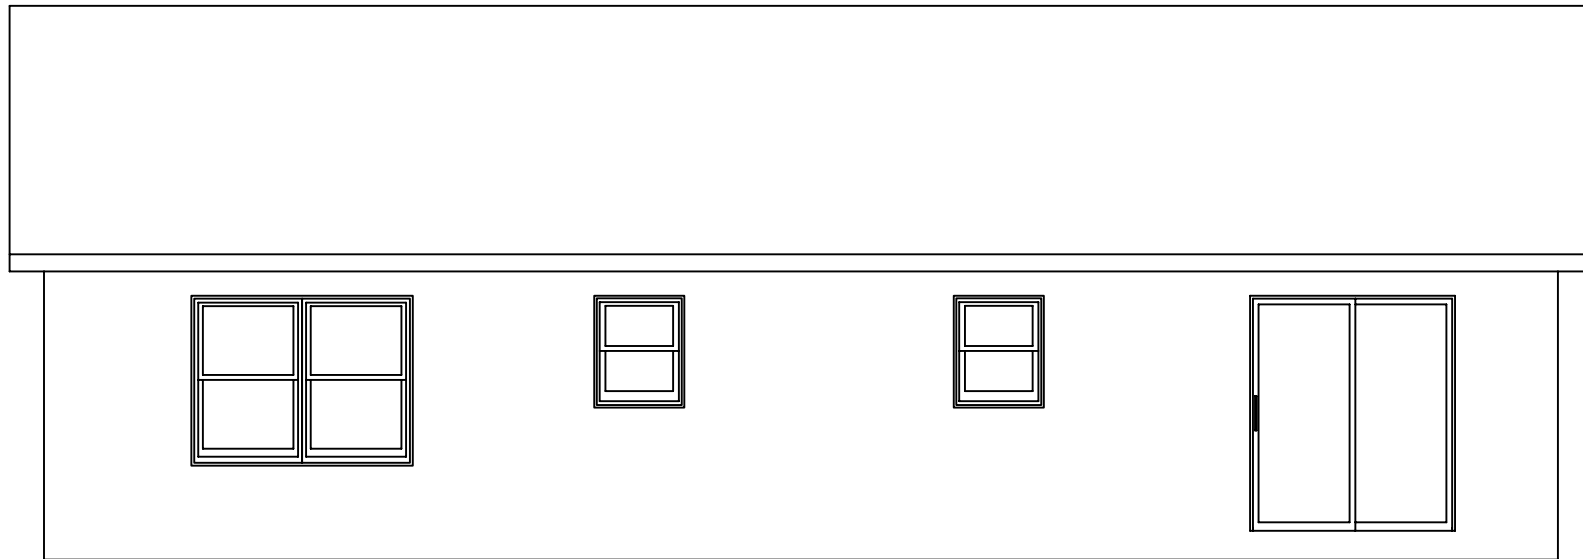

MONTCLAIR
27'-6" X 44'-0"

FRONT ELEVATION

RIGHT SIDE ELEVATION

REAR ELEVATION

LEFT SIDE ELEVATION