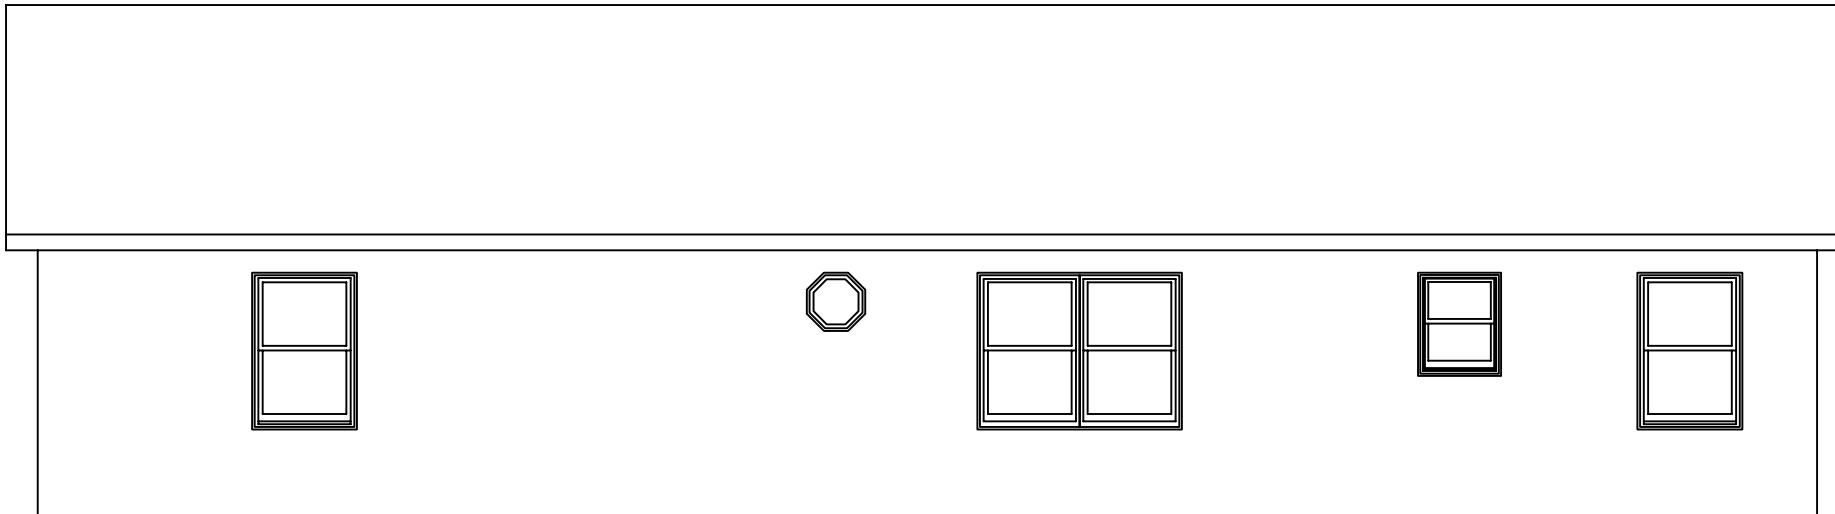

TRENTON
27'-6" X 56'-0"

FRONT ELEVATION

RIGHT SIDE ELEVATION

REAR ELEVATION

LEFT SIDE ELEVATION