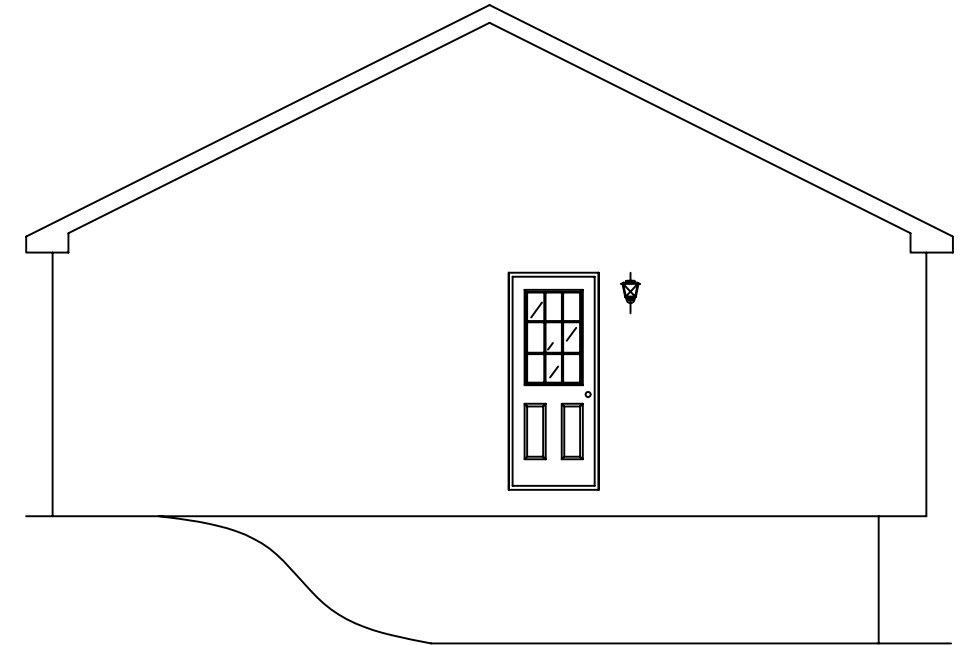

TRENTON
27'-6" X 56'-0"

FRONT ELEVATION

RIGHT SIDE ELEVATION

REAR ELEVATION

LEFT SIDE ELEVATION