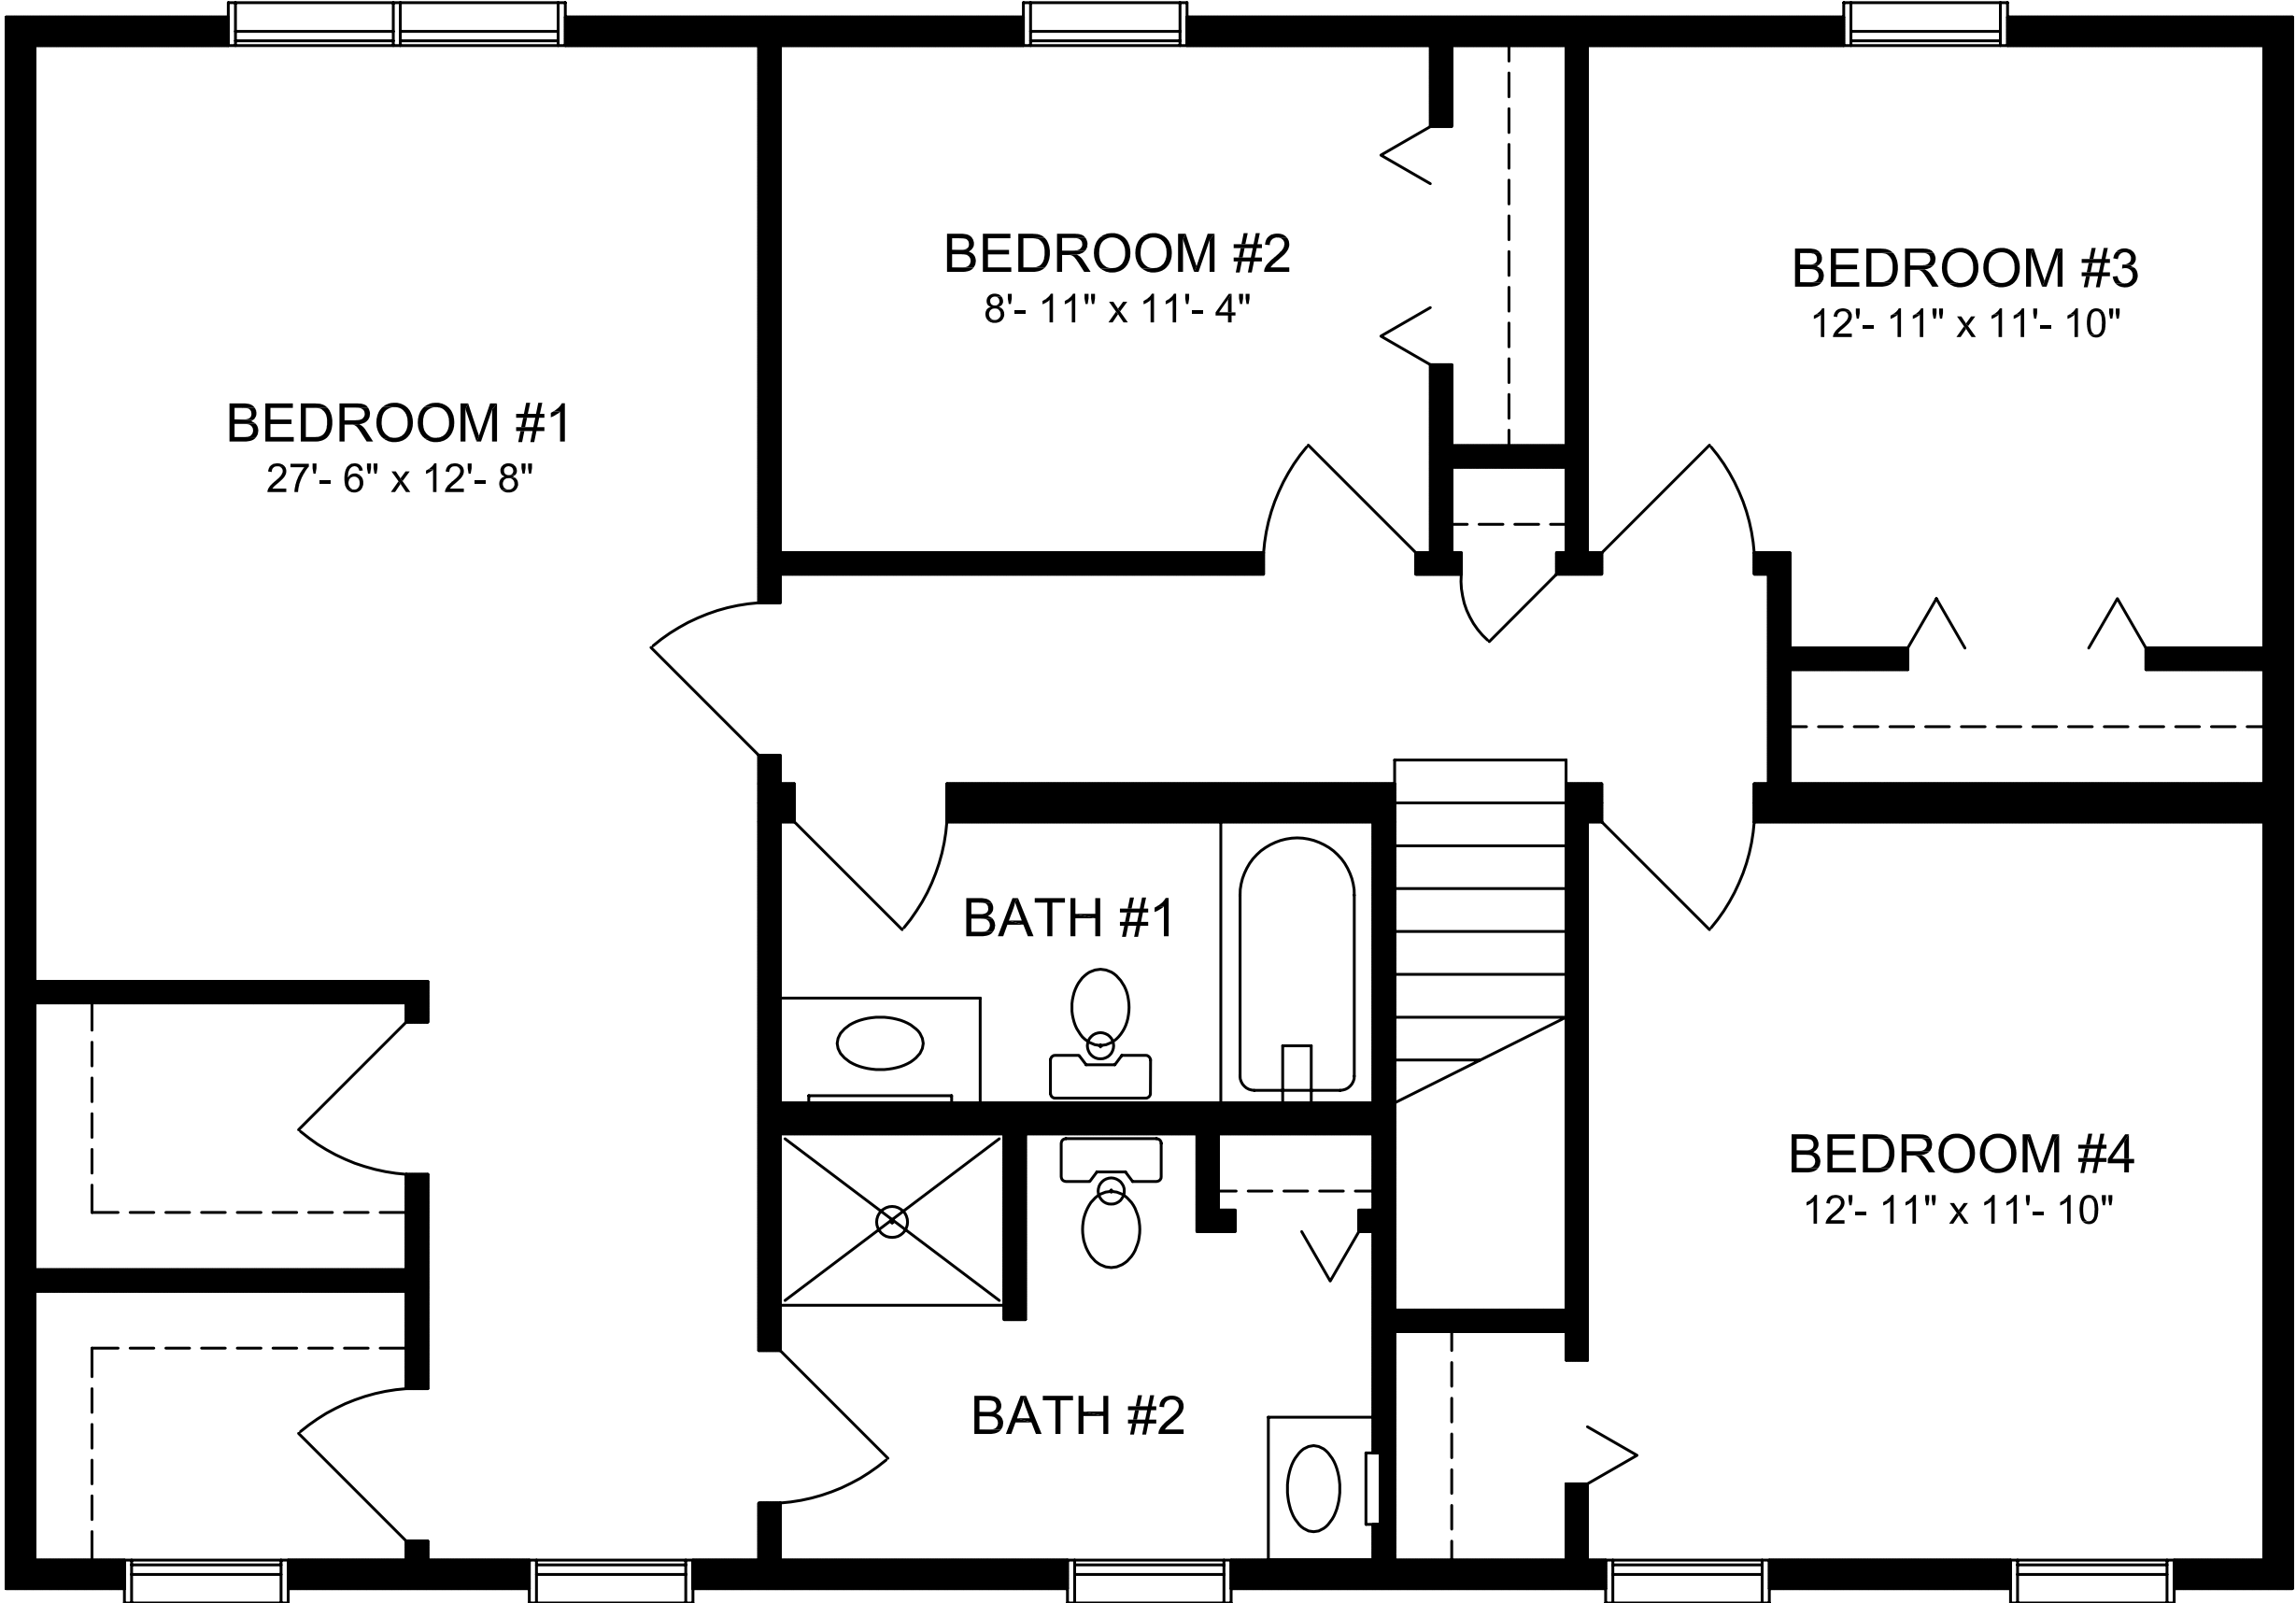

BEACH HAVEN 61
27'6"X40'

BEDROOM #1
27'- 6" x 12'- 8"

BEDROOM #2
8'- 11" x 11'- 4"

BEDROOM #3
12'- 11" x 11'- 10"

BATH #1

BEDROOM #4
12'- 11" x 11'- 10"

BATH #2

BEACH HAVEN 61
27'6X40'

FRONT ELEVATION

RIGHT SIDE ELEVATION

REAR ELEVATION

LEFT SIDE ELEVATION