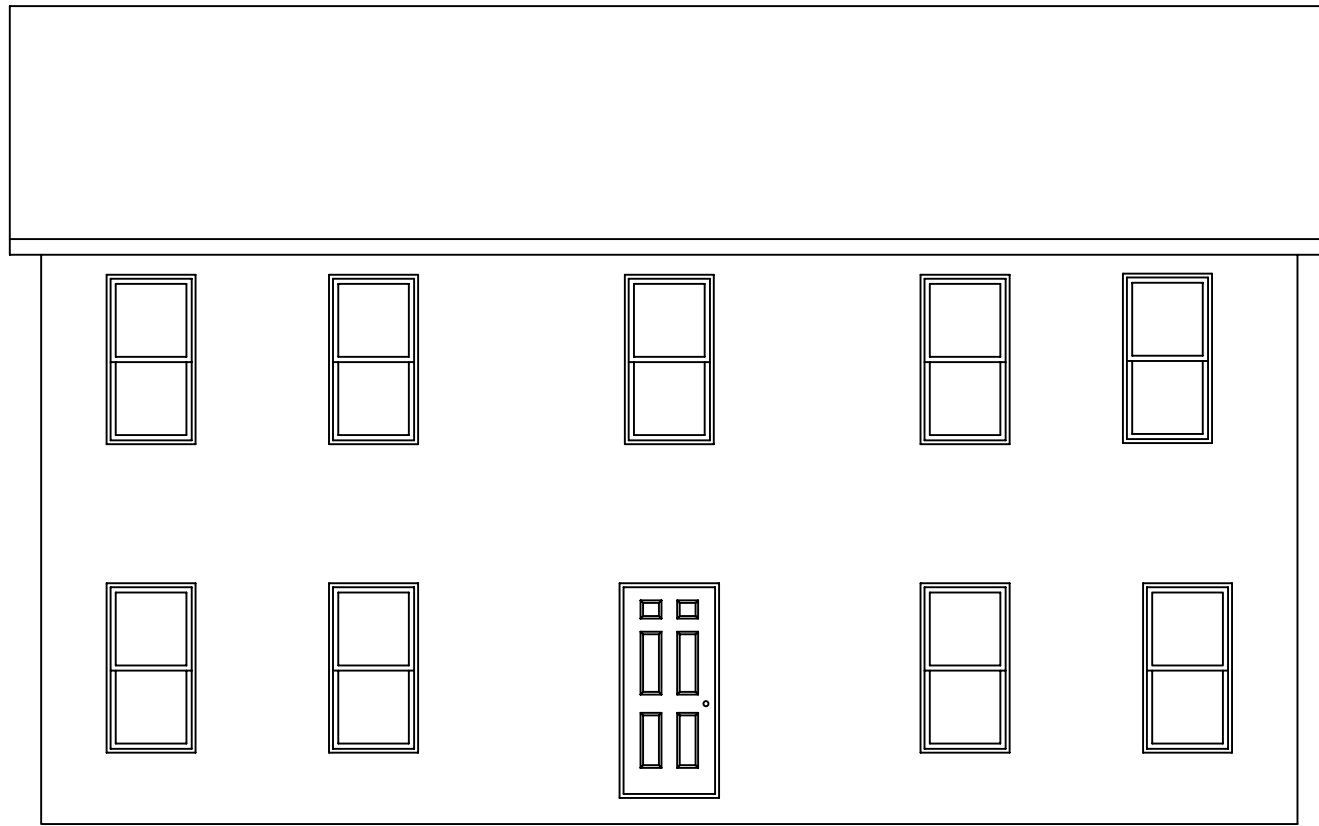

BEACH HAVEN 61
27'6"X40'

BEDROOM #1
27'- 6" x 12'- 8"

BEDROOM #2
8'- 11" x 11'- 4"

BEDROOM #3
12'- 11" x 11'- 10"

BATH #1

BEDROOM #4
12'- 11" x 11'- 10"

BATH #2

BEACH HAVEN 61
27'6X40'

FRONT ELEVATION

RIGHT SIDE ELEVATION

REAR ELEVATION

LEFT SIDE ELEVATION