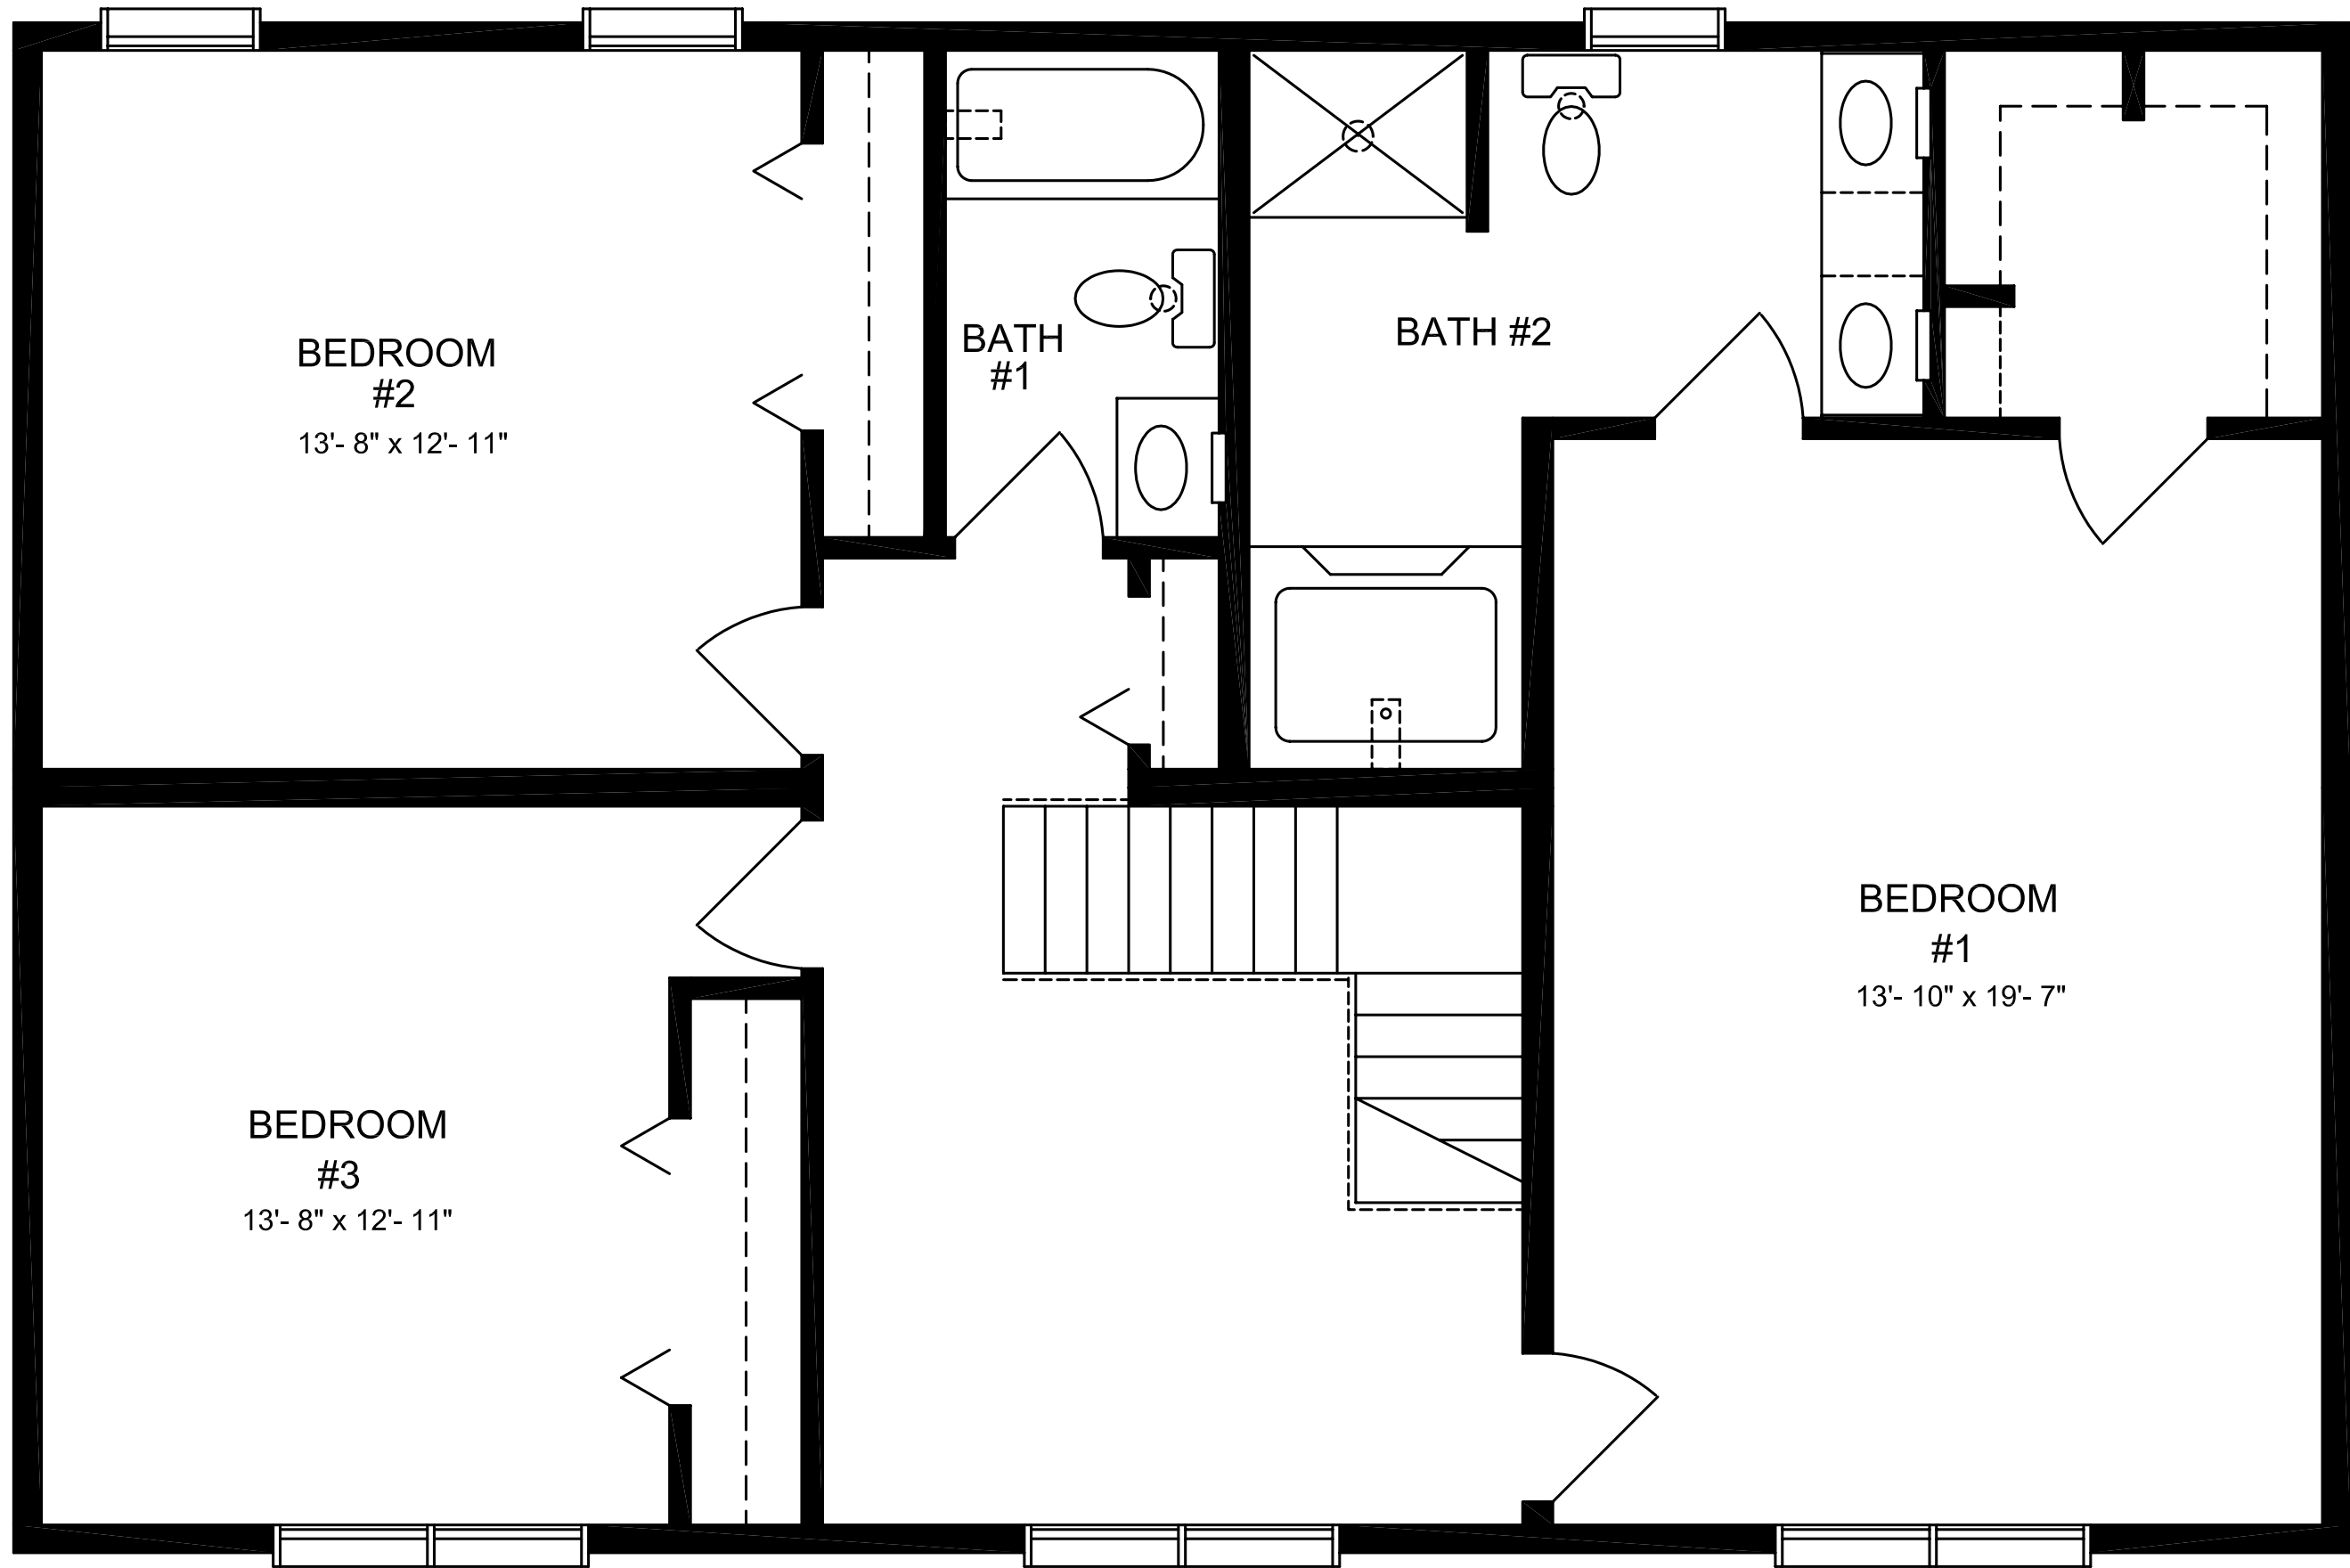

KITCHEN
13'- 0" x 12'- 11"

NOOK
8'- 5" x 12'- 11"

GREAT
ROOM
14'- 0" x 26'- 6"

DINING
ROOM
14'- 0" x 12'- 11"

FOYER

CAMDEN
27'6" X 42'

CAMDEN
27'6" X 42'

FRONT ELEVATION

RIGHT SIDE ELEVATION

REAR ELEVATION

LEFT SIDE ELEVATION