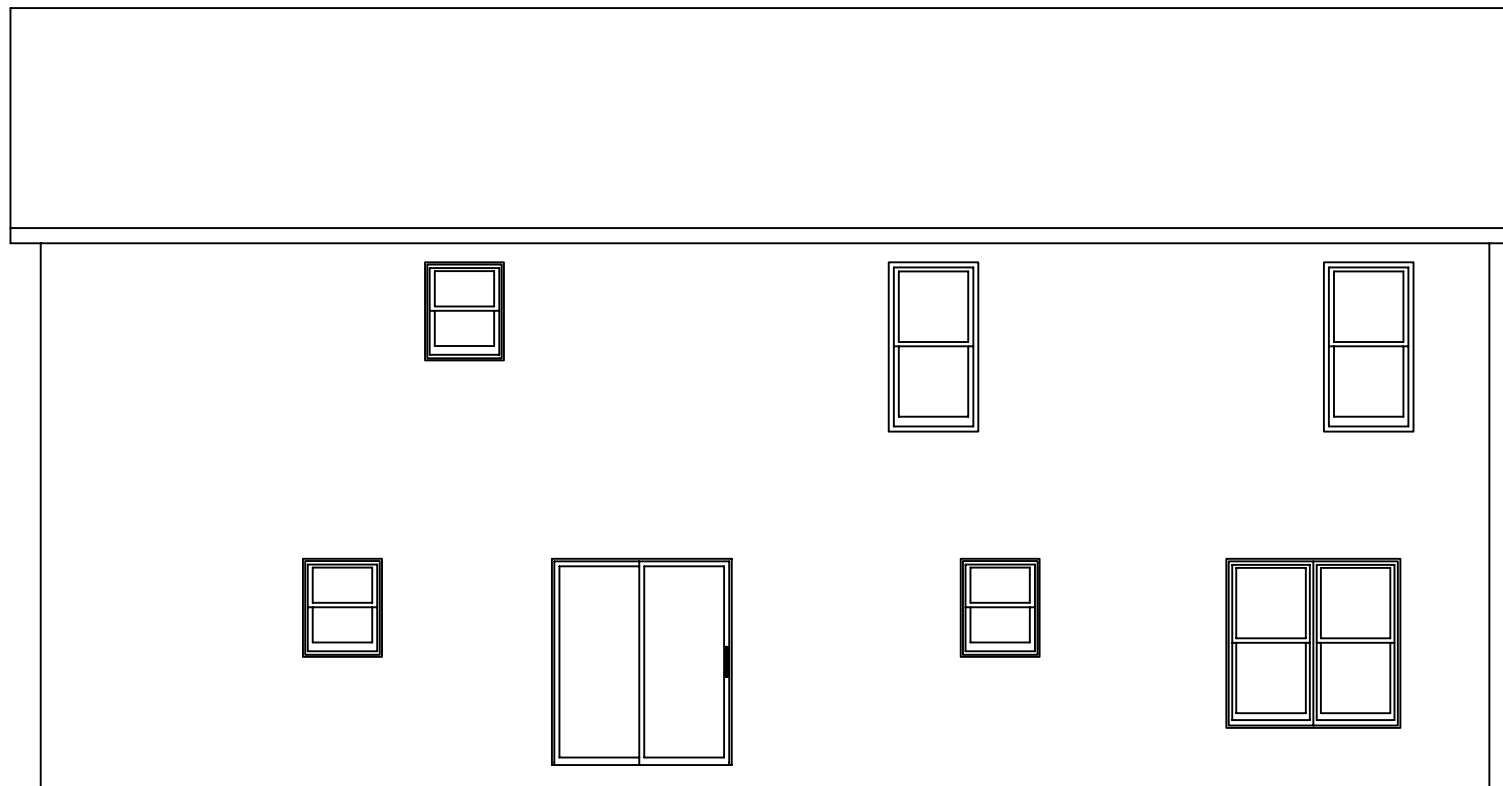

KARRINGTON
27'-6" X 48'-0"

KARRINGTON
27'-6" X 48'-0"

FRONT ELEVATION

RIGHT SIDE ELEVATION

REAR ELEVATION

LEFT SIDE ELEVATION