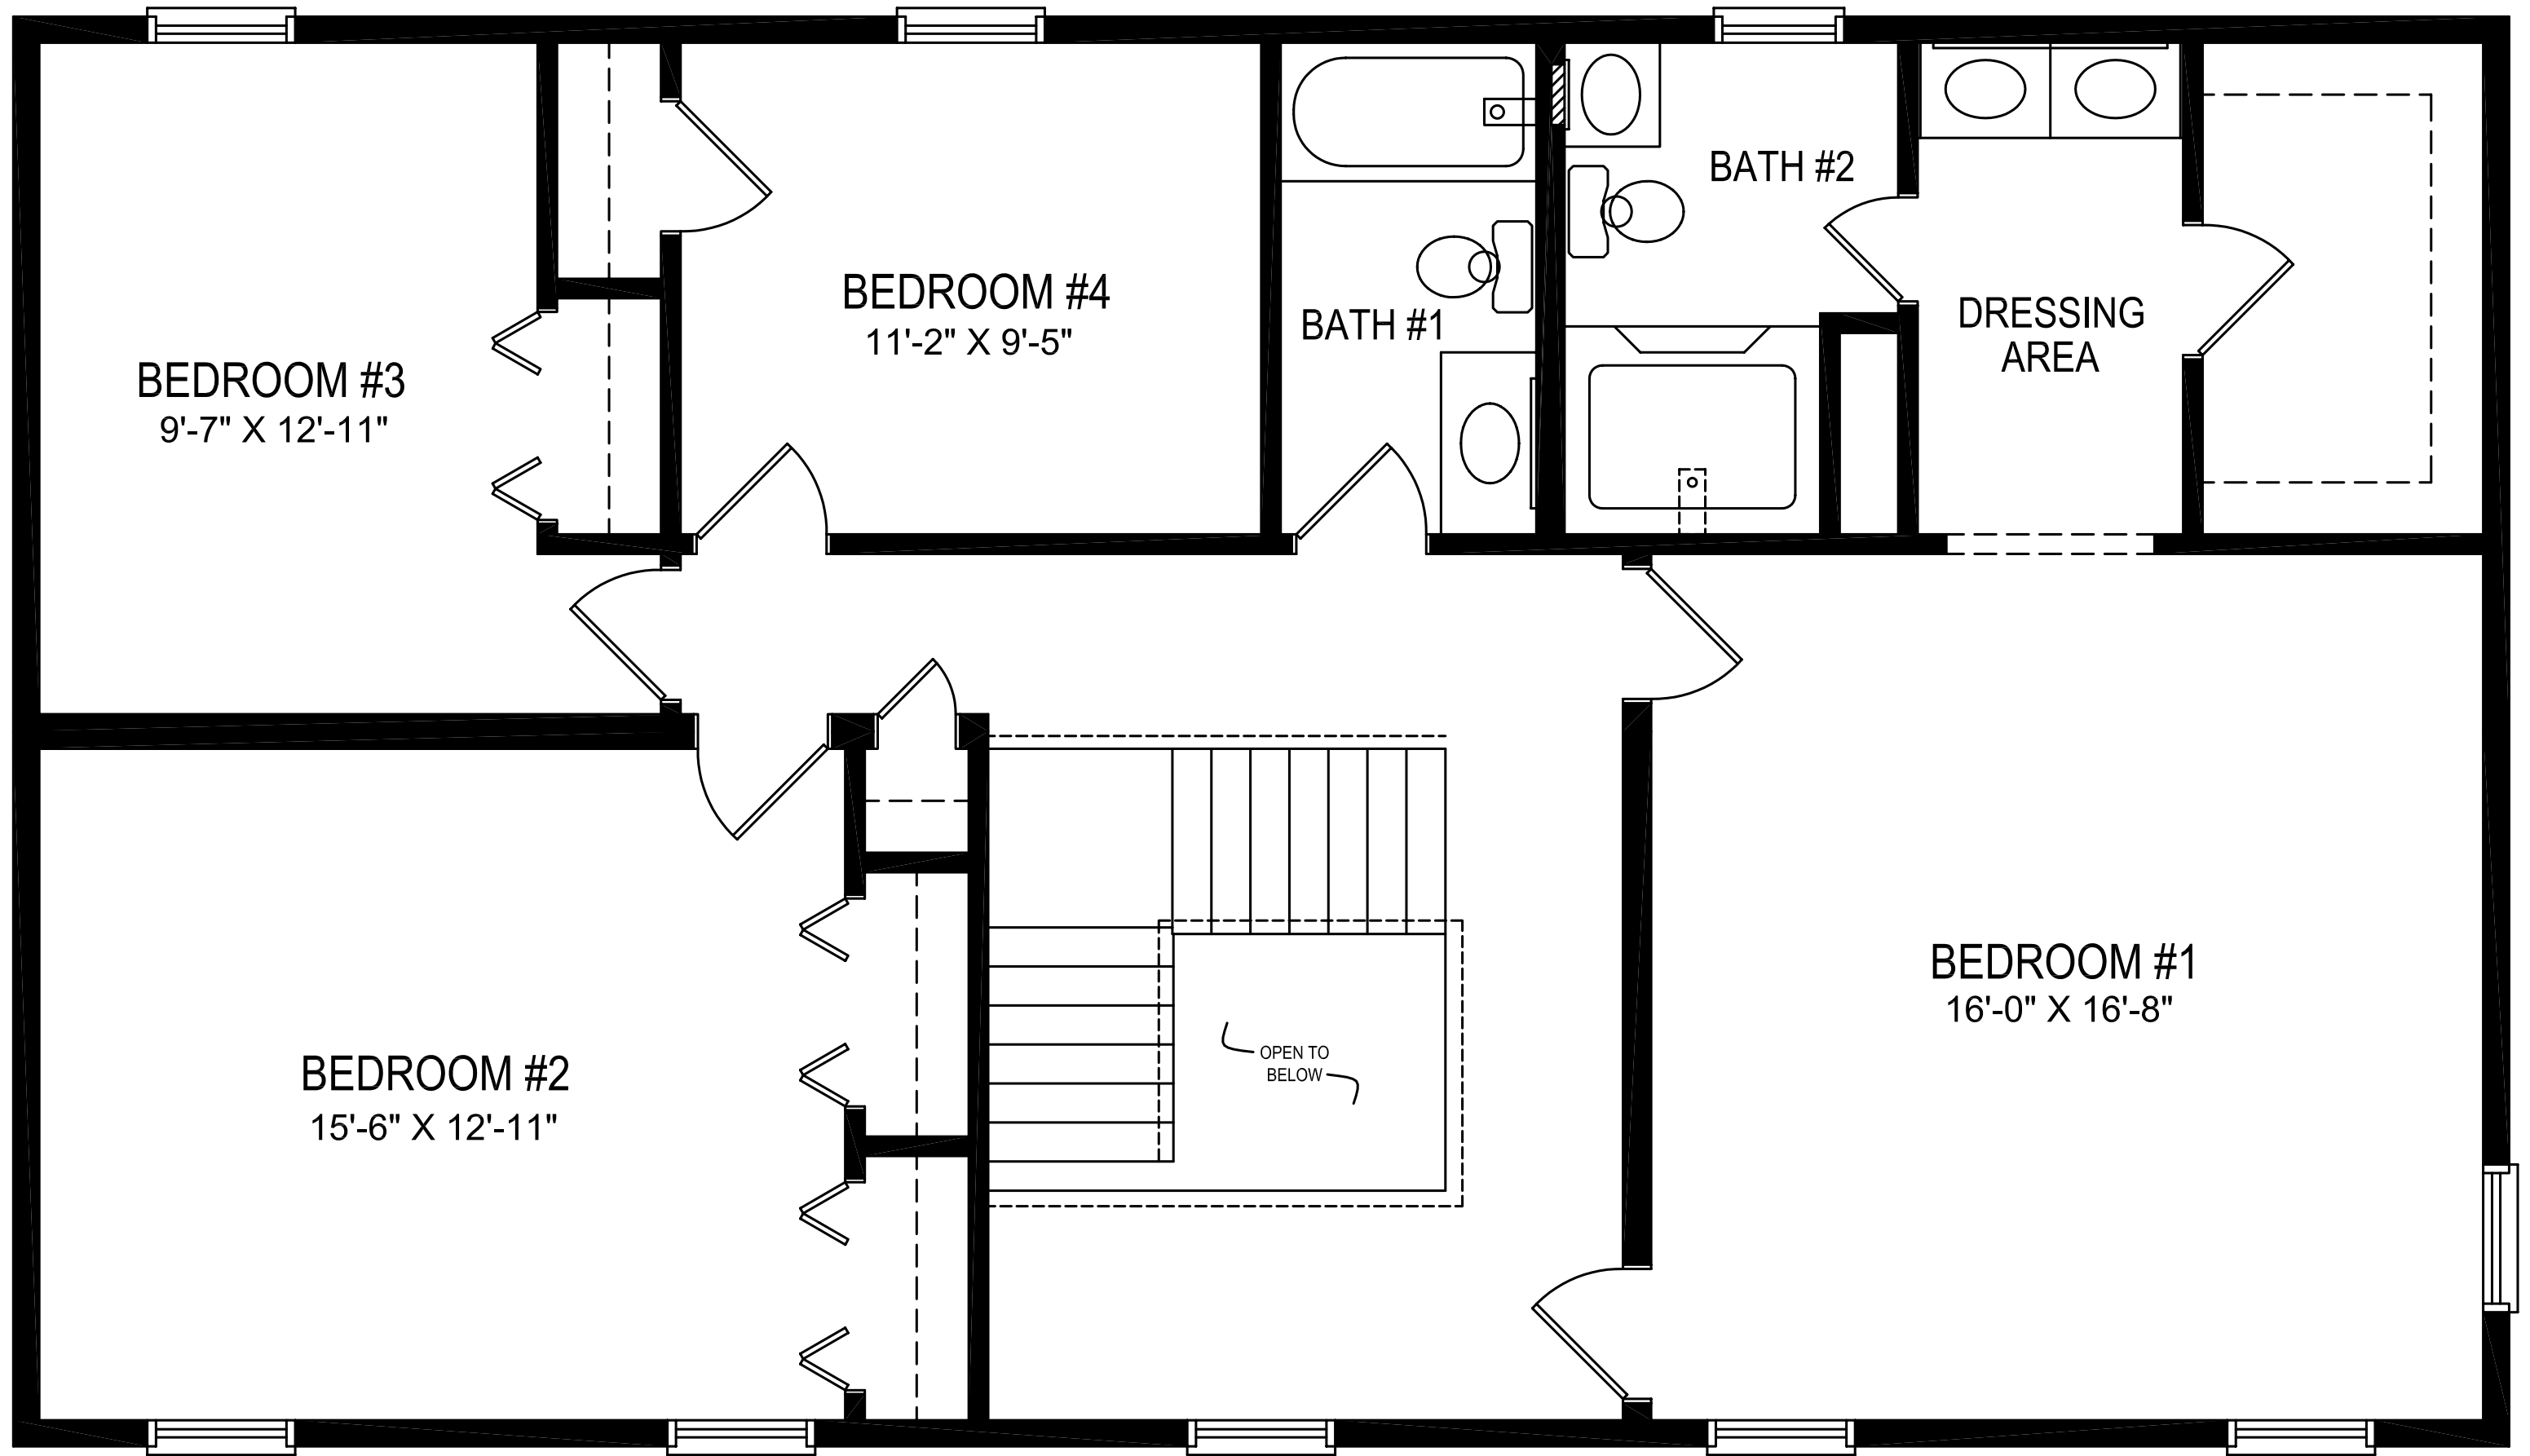

KARRINGTON
27'-6" X 48'-0"

KARRINGTON
27'-6" X 48'-0"

FRONT ELEVATION

RIGHT SIDE ELEVATION

REAR ELEVATION

LEFT SIDE ELEVATION