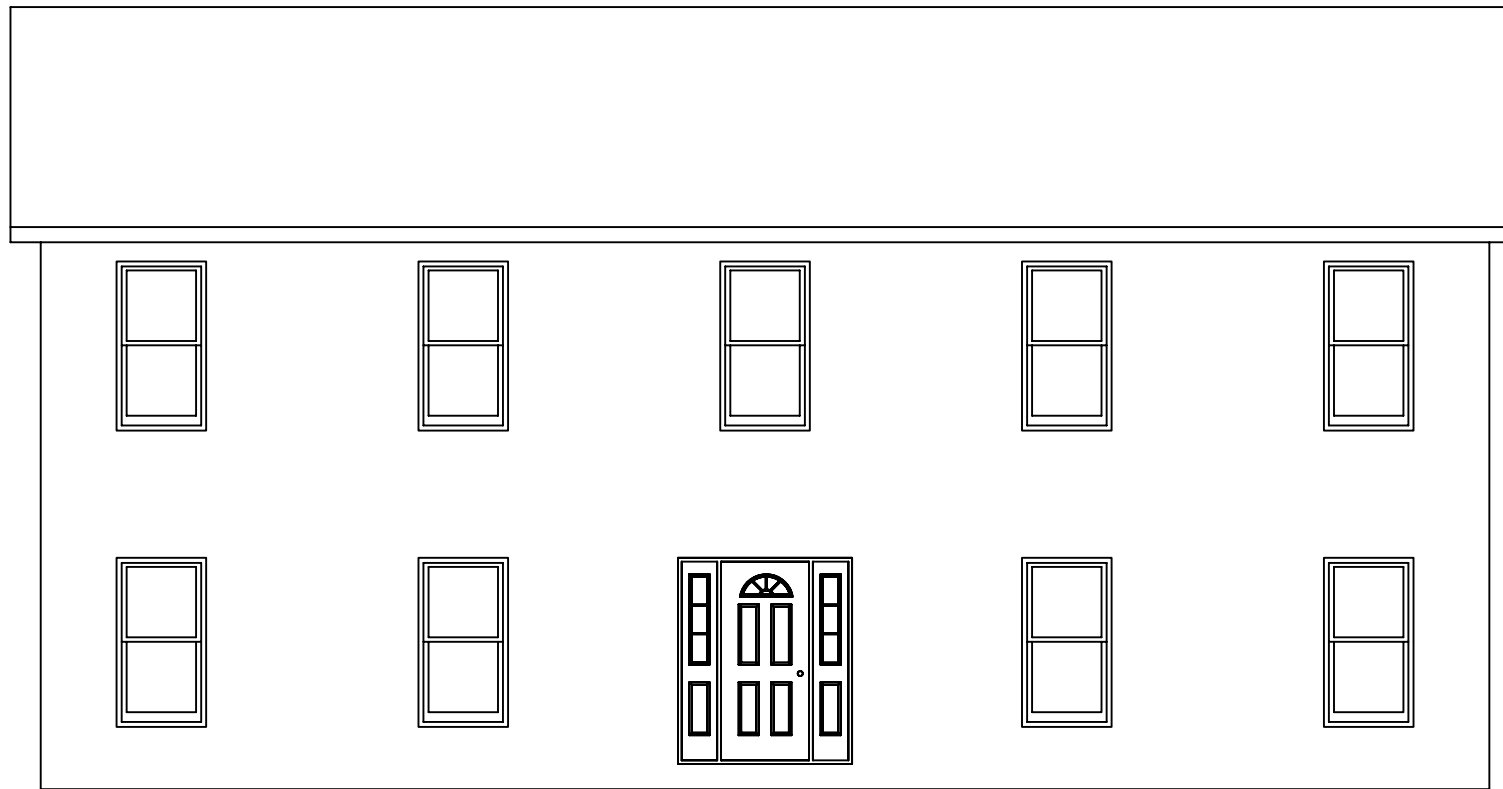

KARRINGTON
27'-6" X 48'-0"

KARRINGTON
27'-6" X 48'-0"

FRONT ELEVATION

RIGHT SIDE ELEVATION

REAR ELEVATION

LEFT SIDE ELEVATION