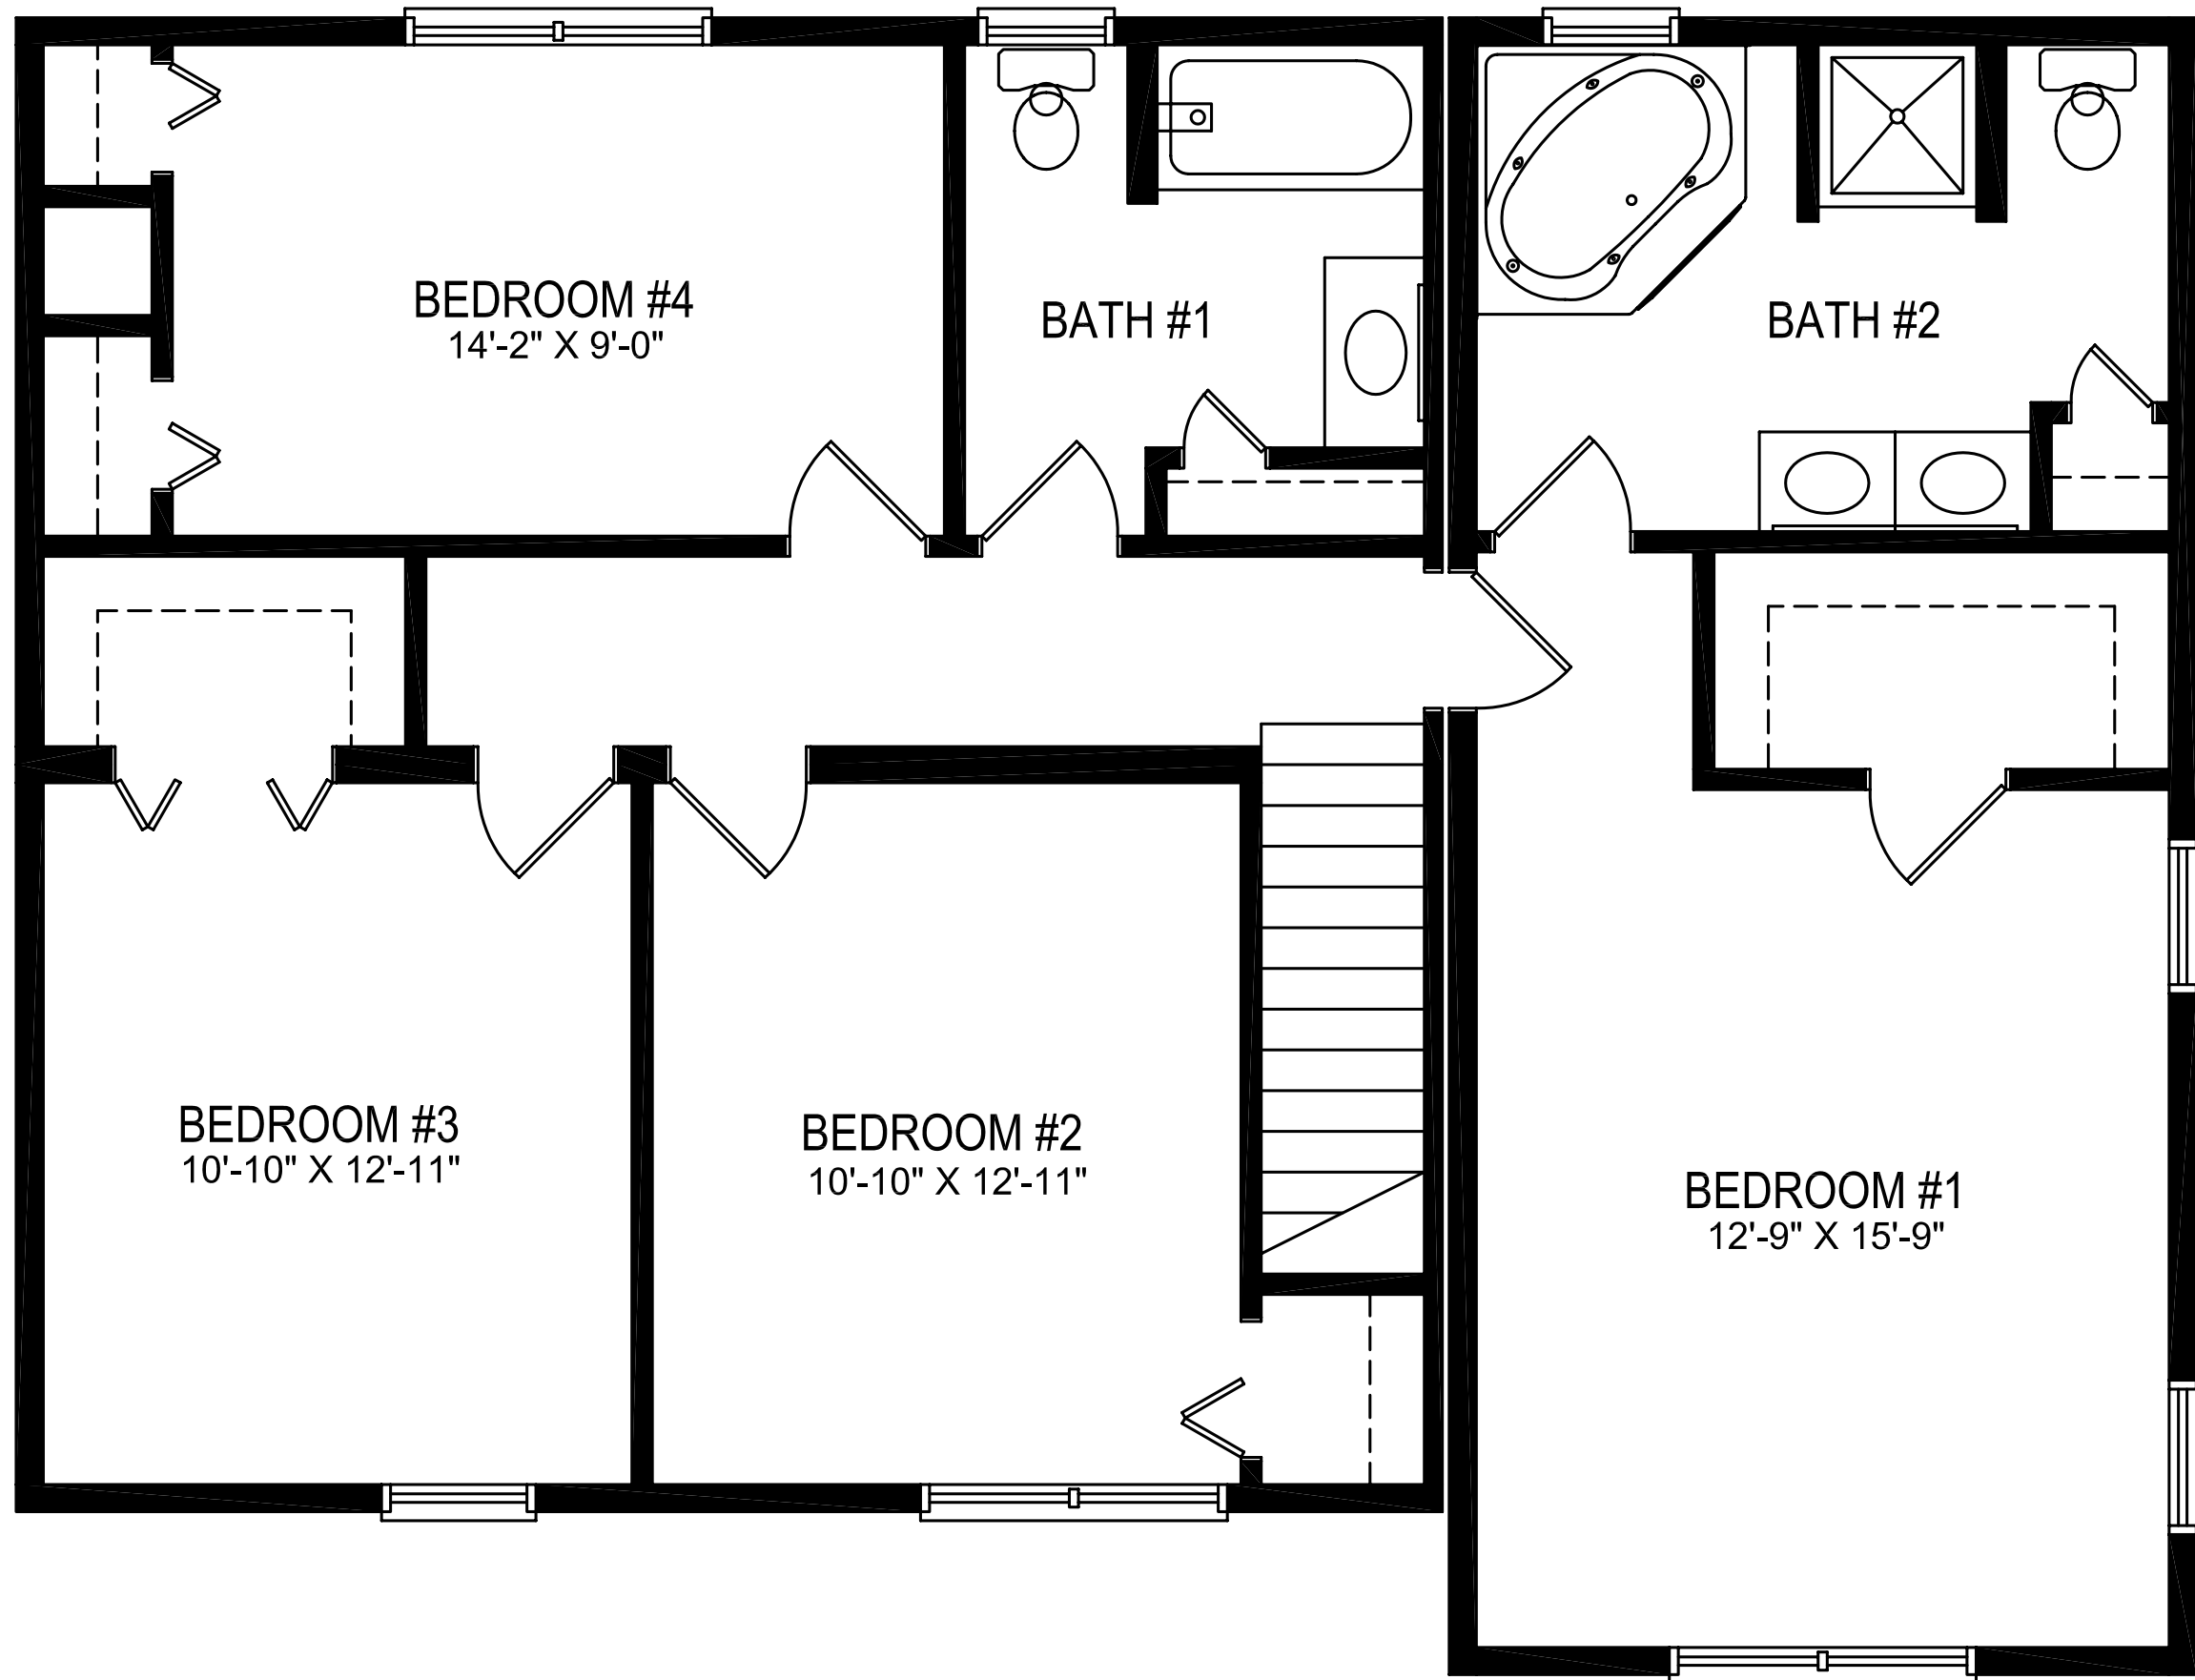

BATH #3

KITCHEN
16'-8" X 12'-11"

DINING ROOM
12'-9" X 12'-0"

LIVING ROOM
15'-3" X 12'-11"

FOYER

FAMILY ROOM
12'-9" X 16'-11"

LANDSDALE
13'-9" X 30'-6"
27'-6" X 26'-3"

LANDSDALE

13'-9" X 30'-6"
27'-6" X 26'-3"

FRONT ELEVATION

RIGHT SIDE ELEVATION

REAR ELEVATION

LEFT SIDE ELEVATION