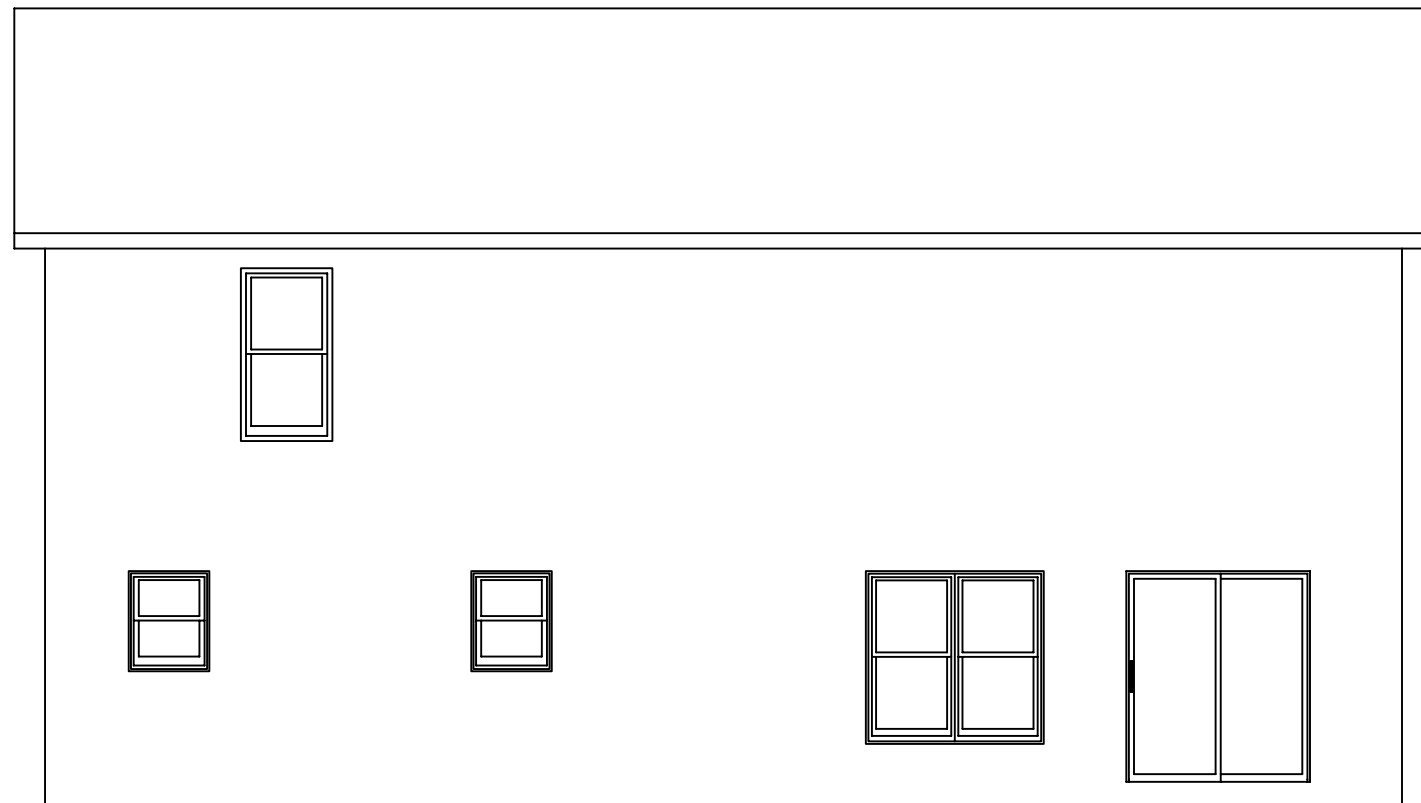

MIDDLE HOPE
27'-6" X 44'-0"

BEDROOM #1
13'-10" X 20'-1"

BATH #2

BATH #1

BEDROOM #2
14'-8" X 10'-6"

BEDROOM #4
11'-9" X 9'-6"

BEDROOM #3
13'-3" X 12'-11"

MIDDLE HOPE
27'-6" X 44'-0"

FRONT ELEVATION

RIGHT SIDE ELEVATION

REAR ELEVATION

LEFT SIDE ELEVATION