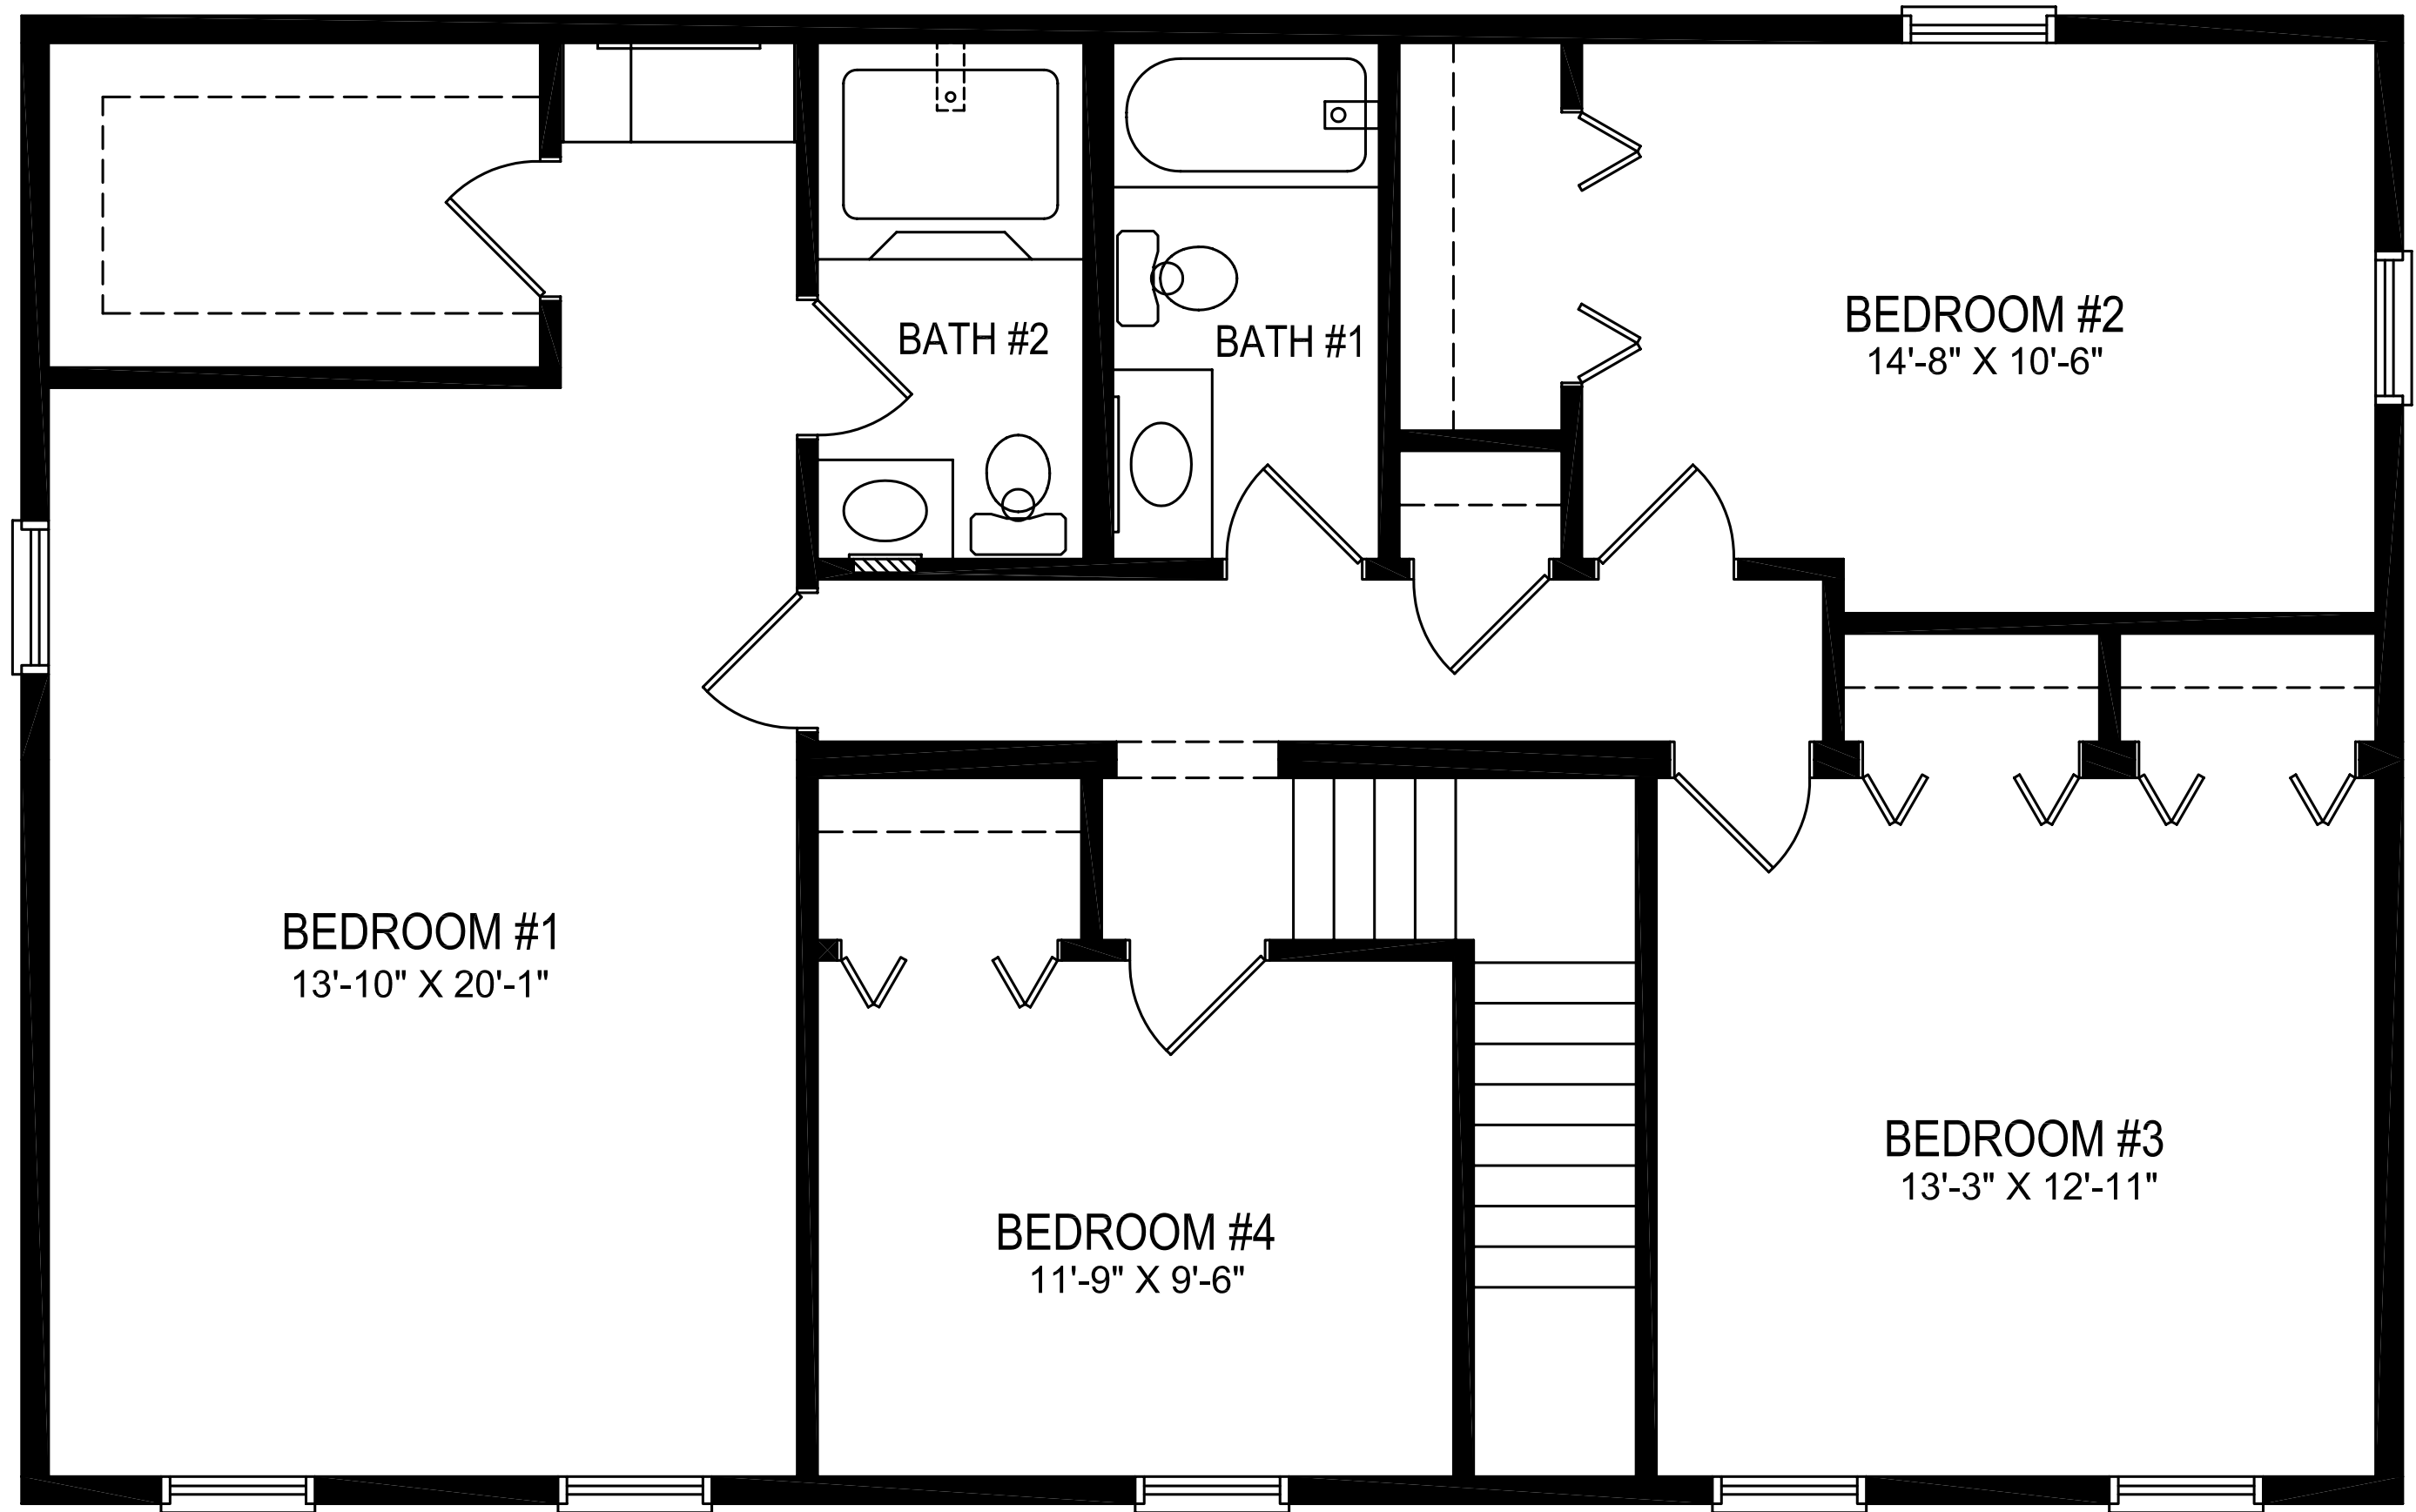

MIDDLE HOPE
27'-6" X 44'-0"

BEDROOM #1
13'-10" X 20'-1"

BATH #2

BATH #1

BEDROOM #2
14'-8" X 10'-6"

BEDROOM #4
11'-9" X 9'-6"

BEDROOM #3
13'-3" X 12'-11"

MIDDLE HOPE
27'-6" X 44'-0"

FRONT ELEVATION

RIGHT SIDE ELEVATION

REAR ELEVATION

LEFT SIDE ELEVATION