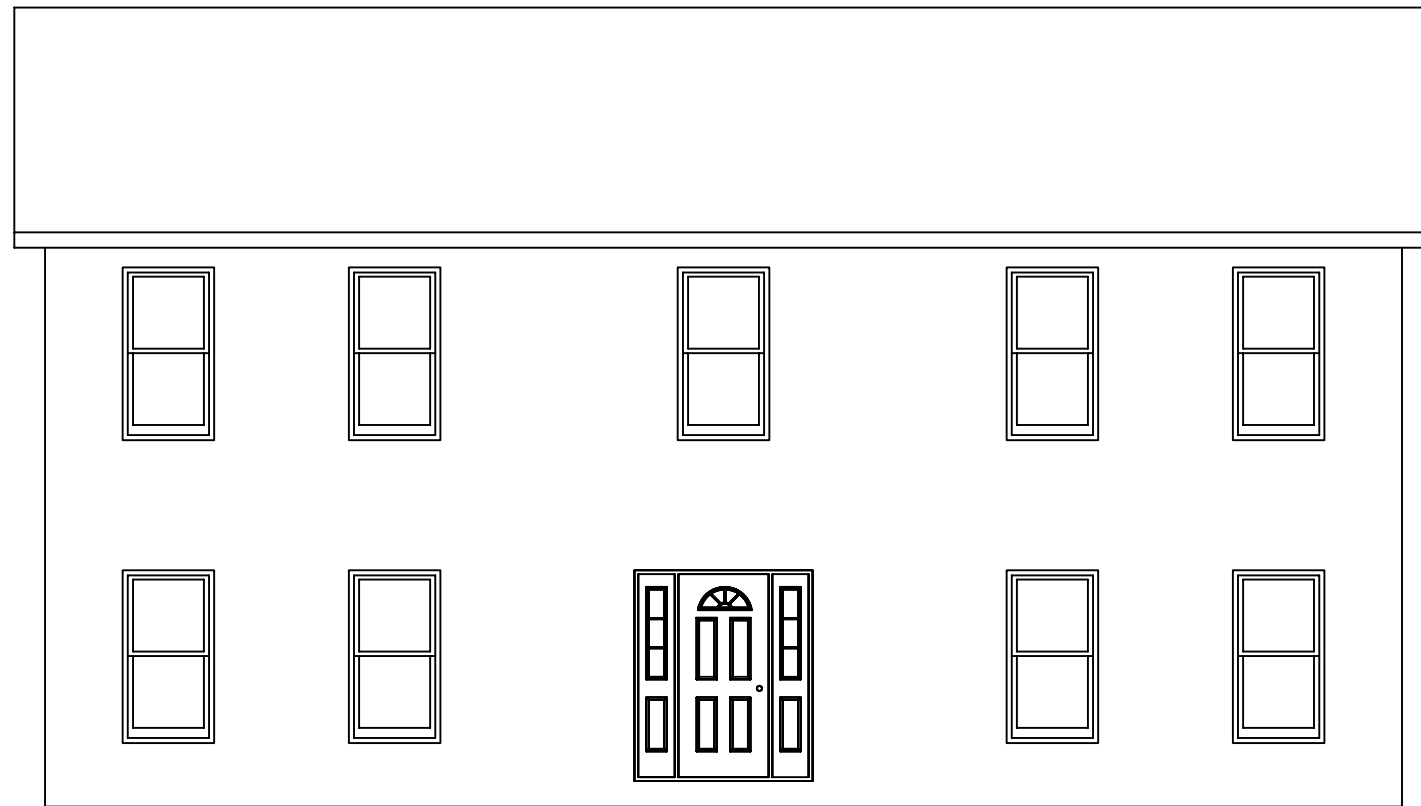

MIDDLE HOPE
27'-6" X 44'-0"

BEDROOM #1
13'-10" X 20'-1"

BATH #2

BATH #1

BEDROOM #2
14'-8" X 10'-6"

BEDROOM #4
11'-9" X 9'-6"

BEDROOM #3
13'-3" X 12'-11"

MIDDLE HOPE
27'-6" X 44'-0"

FRONT ELEVATION

RIGHT SIDE ELEVATION

REAR ELEVATION

LEFT SIDE ELEVATION