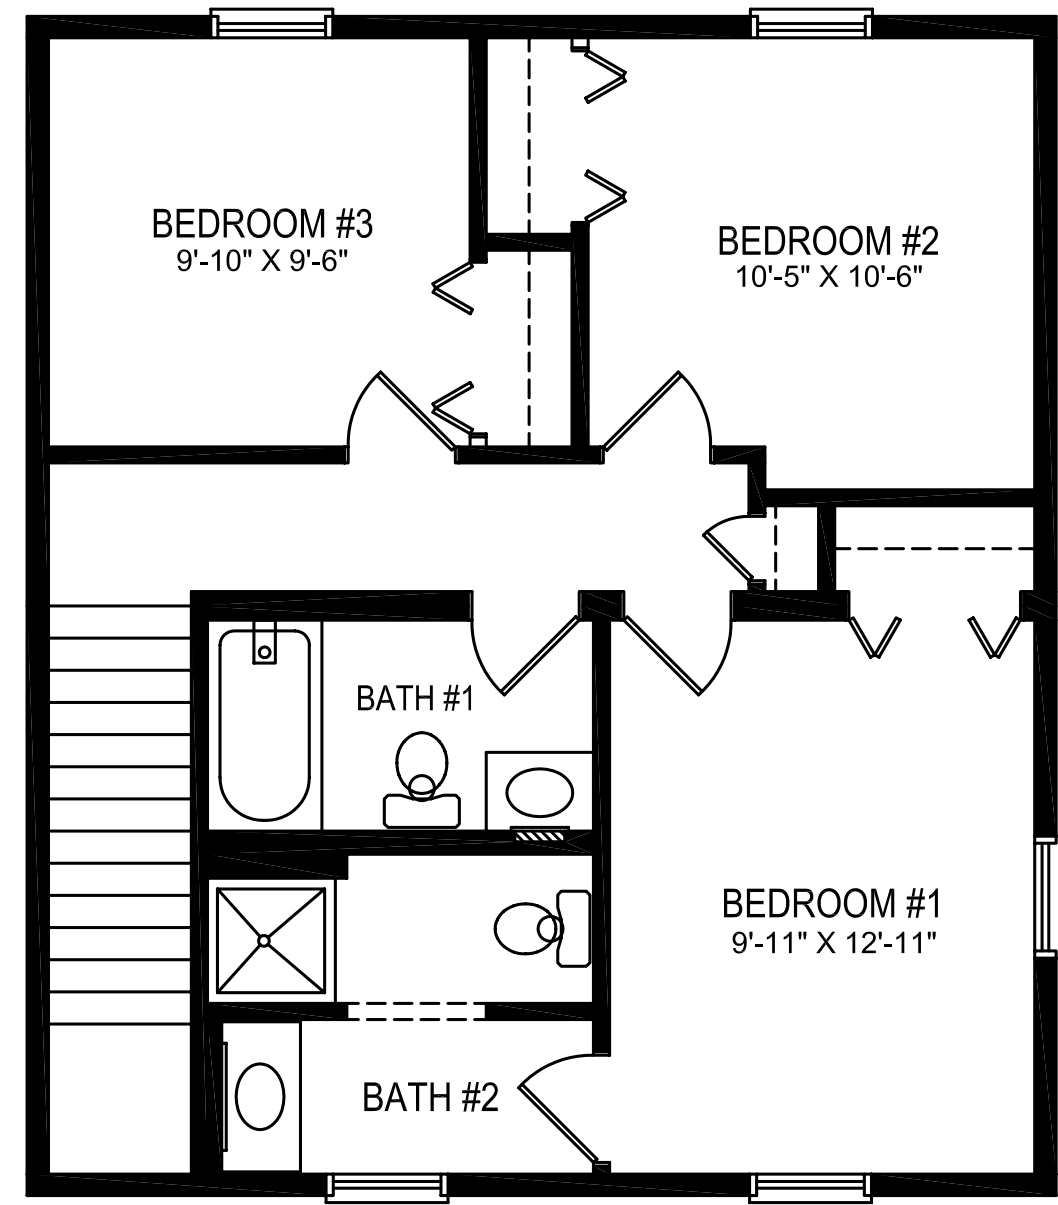

NEW PALTZ
27'-6" X 24'

NEW PALTZ
27'-6" X 24'

FRONT ELEVATION

RIGHT SIDE ELEVATION

REAR ELEVATION

LEFT SIDE ELEVATION