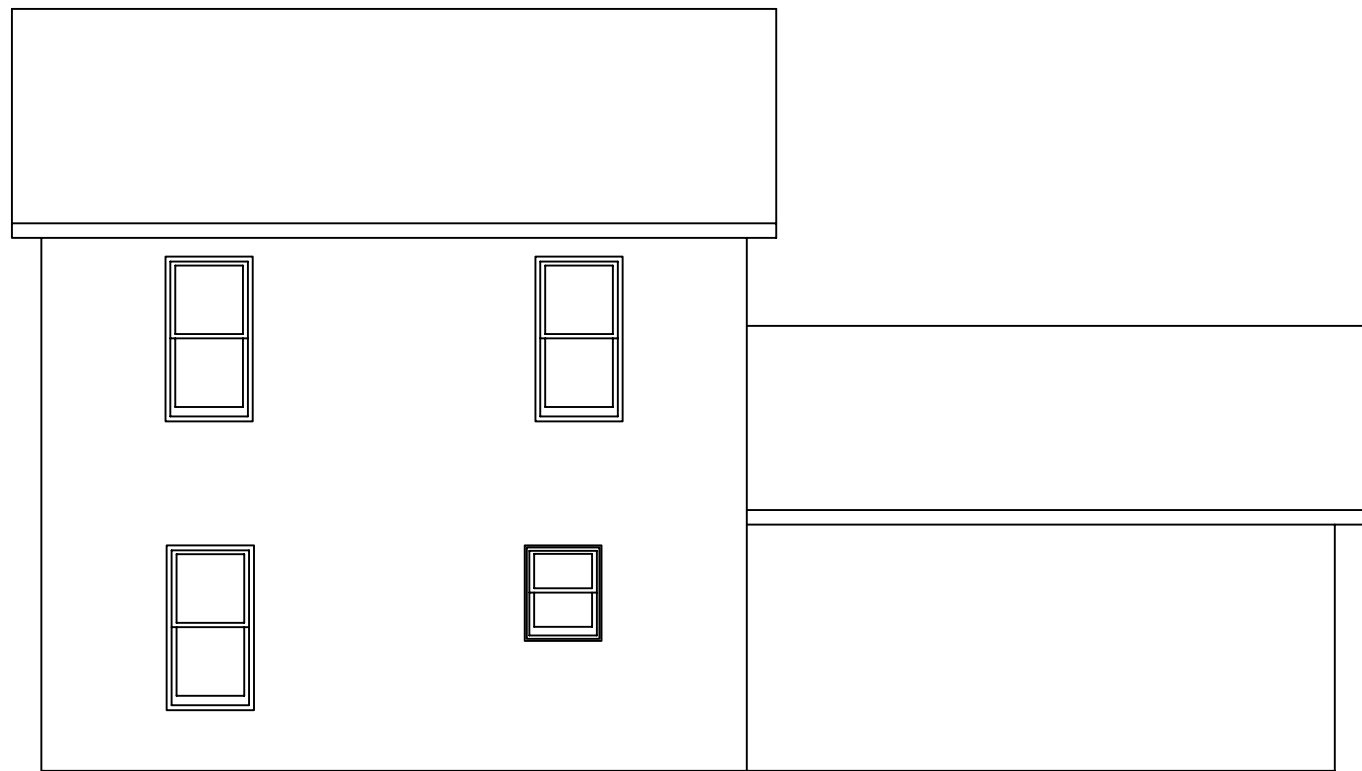

NEW PALTZ
27'-6" X 24'

NEW PALTZ
27'-6" X 24'

FRONT ELEVATION

RIGHT SIDE ELEVATION

REAR ELEVATION

LEFT SIDE ELEVATION