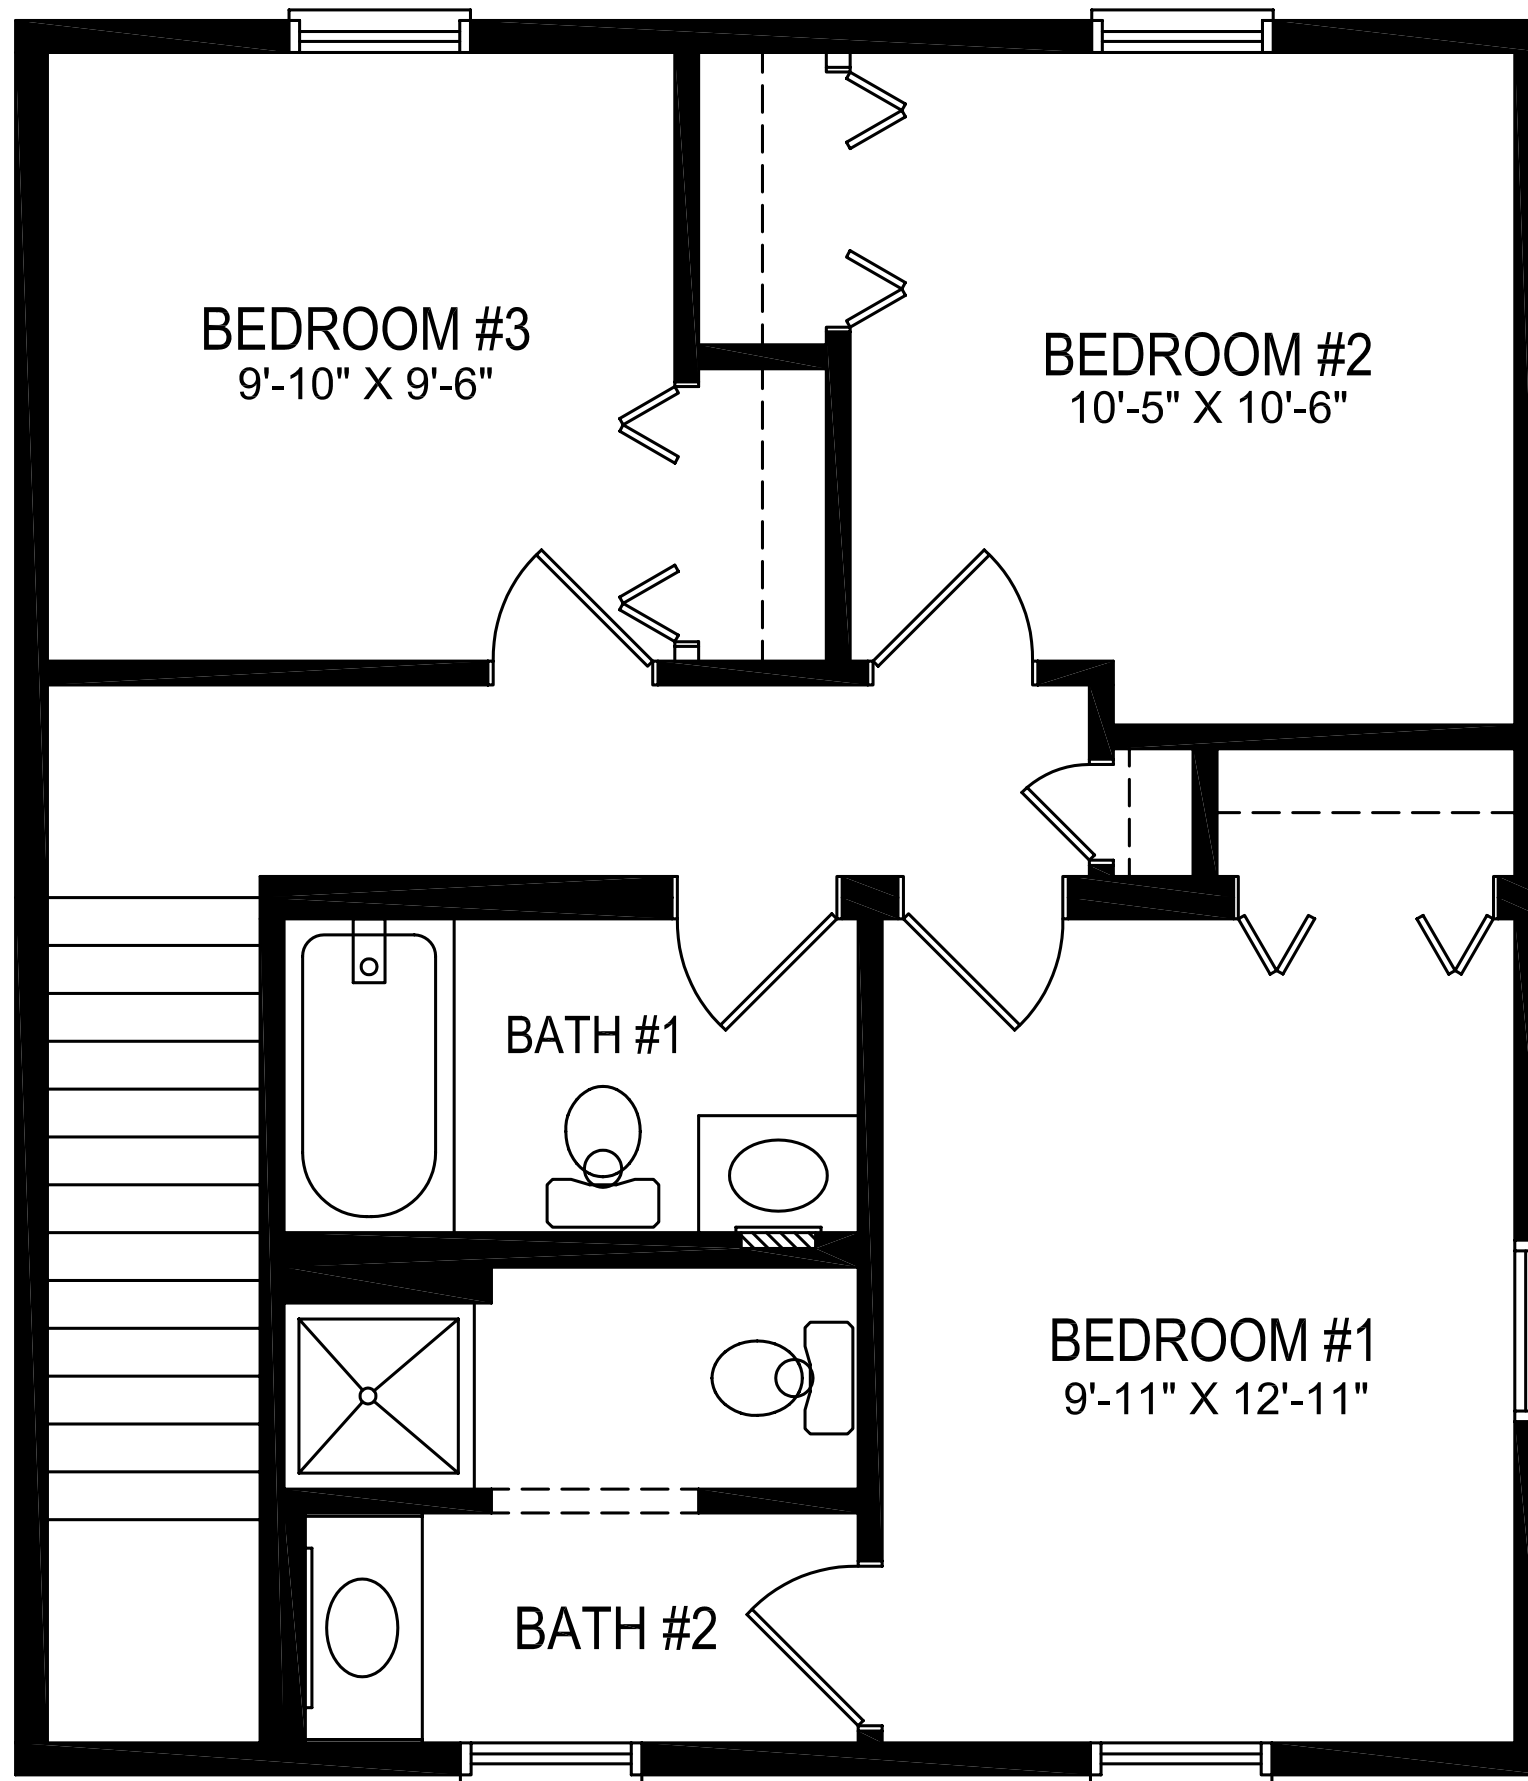

NEW PALTZ
27'-6" X 24'

NEW PALTZ
27'-6" X 24'

FRONT ELEVATION

RIGHT SIDE ELEVATION

REAR ELEVATION

LEFT SIDE ELEVATION