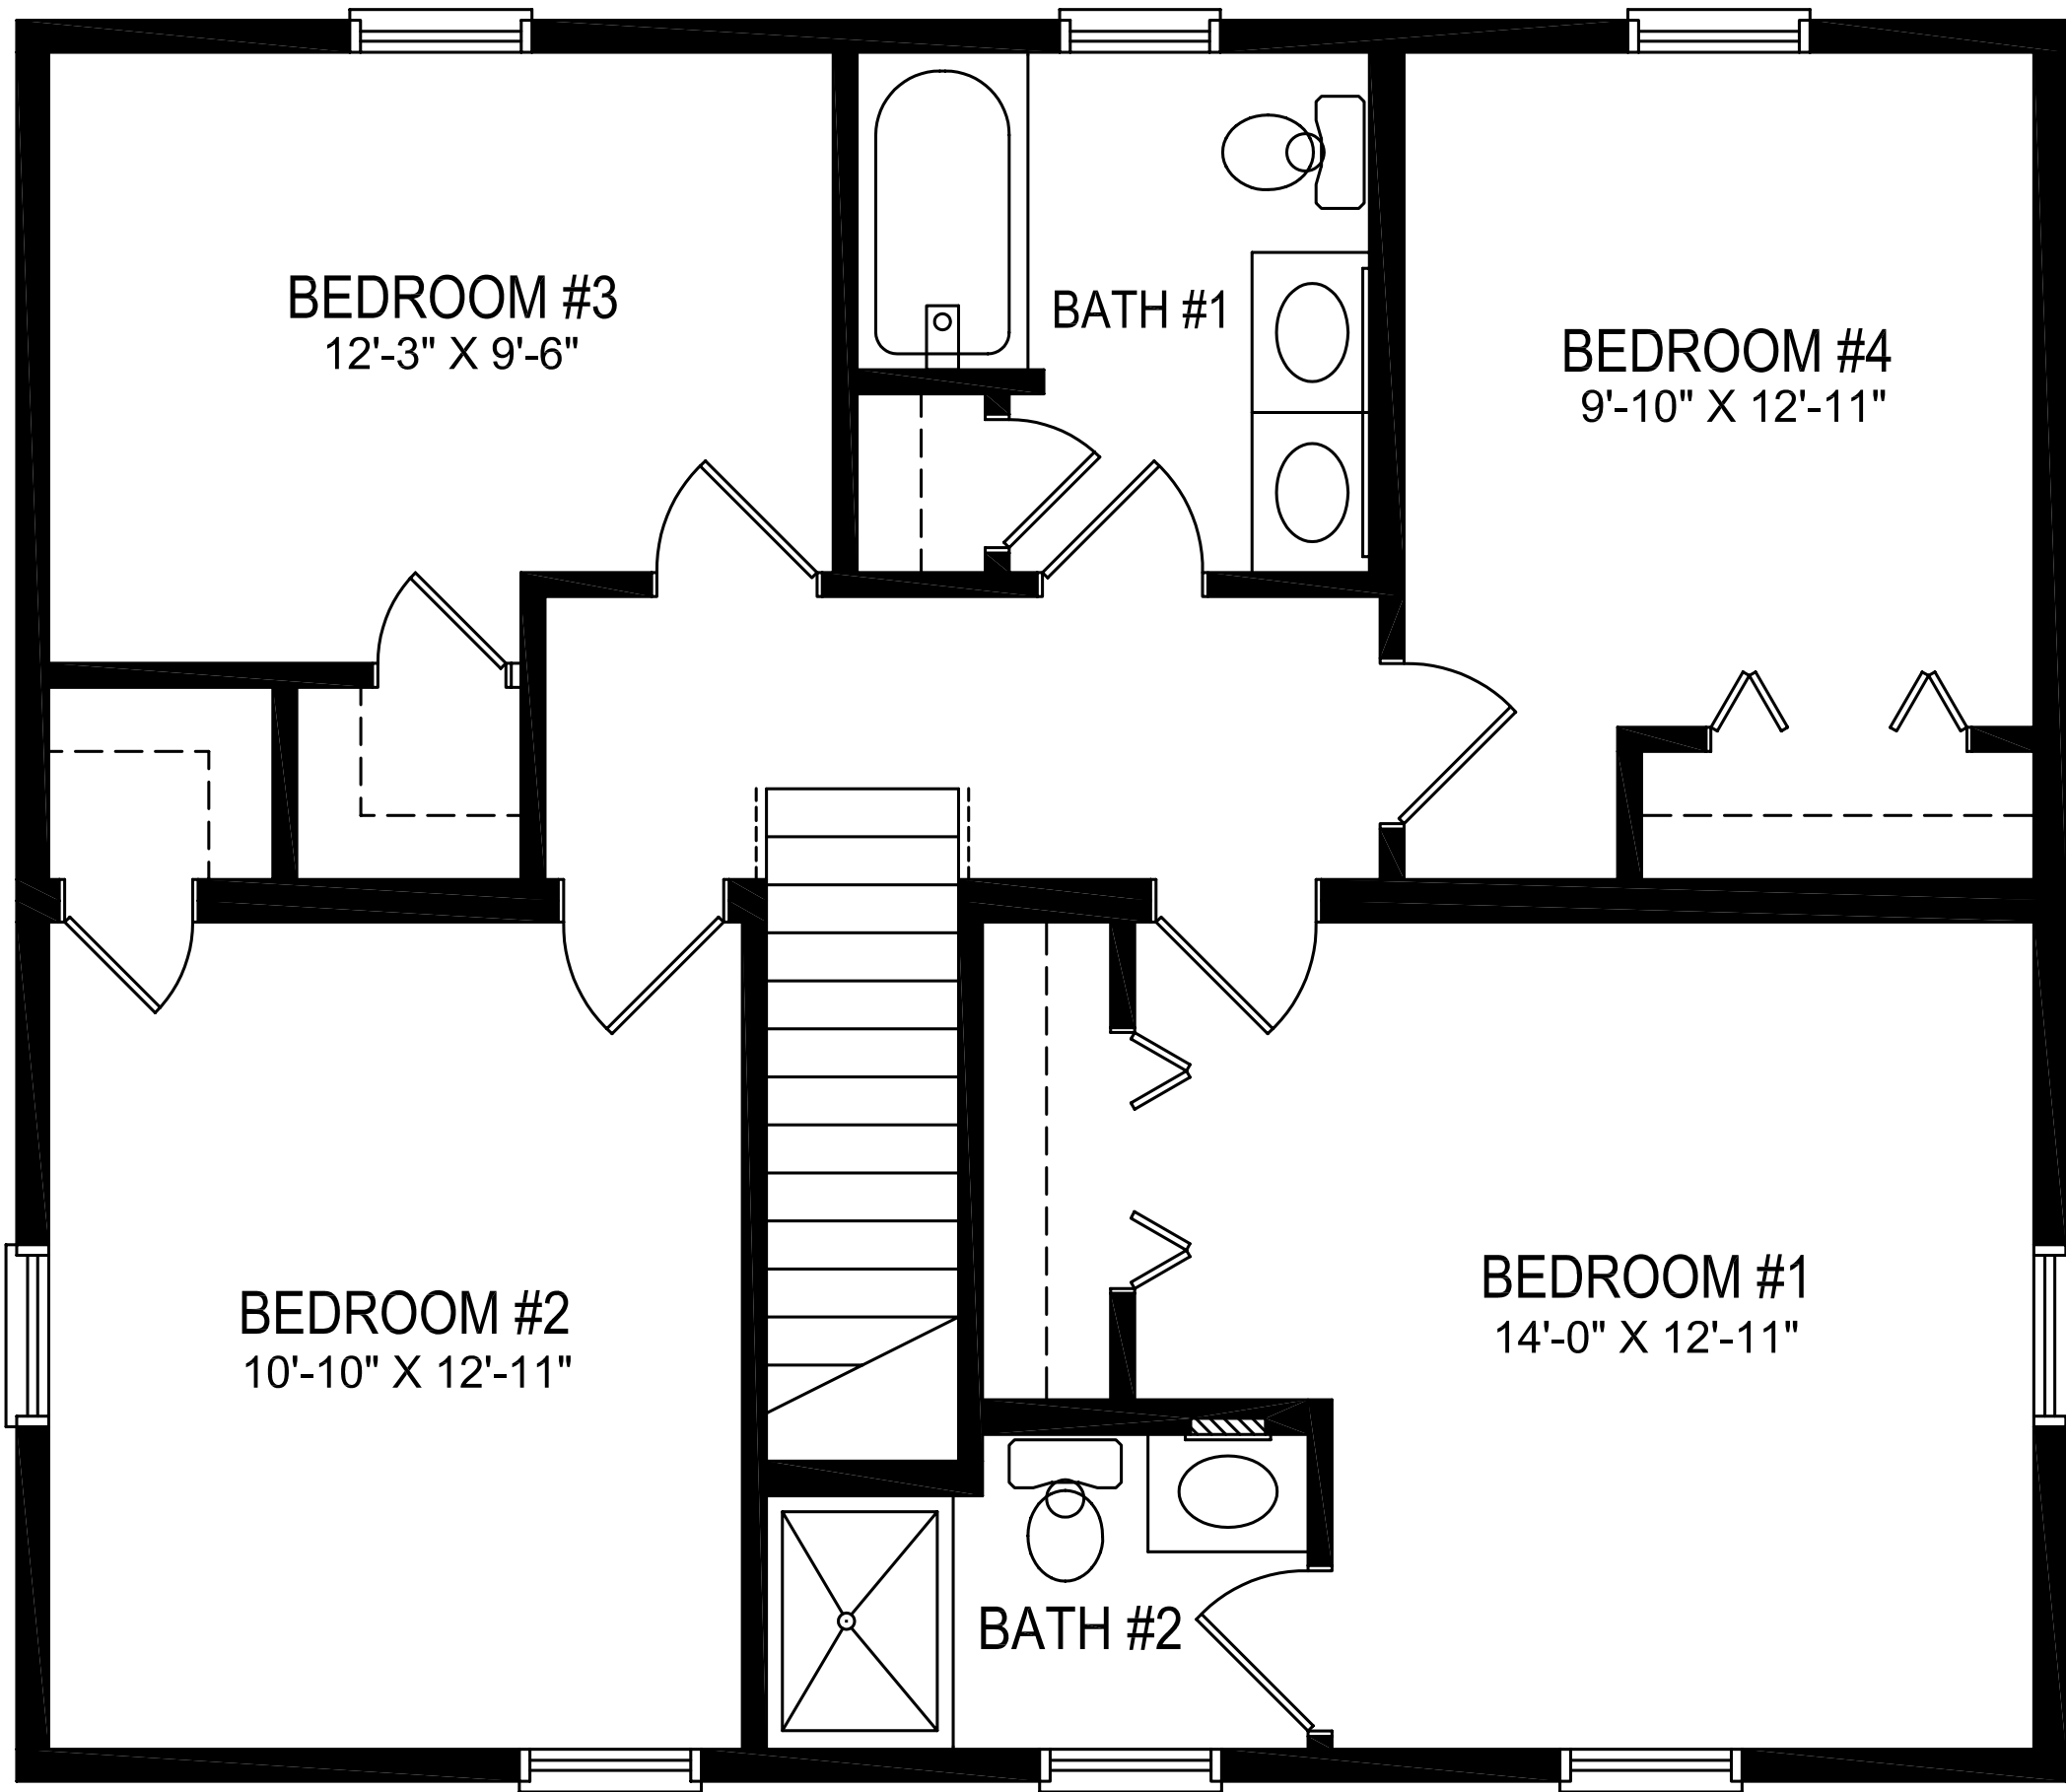

NEW WINDSOR
25'-7" X 32'

BEDROOM #3
12'-3" X 9'-6"

BATH #1

BEDROOM #4
9'-10" X 12'-11"

BEDROOM #2
10'-10" X 12'-11"

BEDROOM #1
14'-0" X 12'-11"

BATH #2

NEW WINDSOR
27'-6" X 32'

FRONT ELEVATION

RIGHT SIDE ELEVATION

REAR ELEVATION

LEFT SIDE ELEVATION