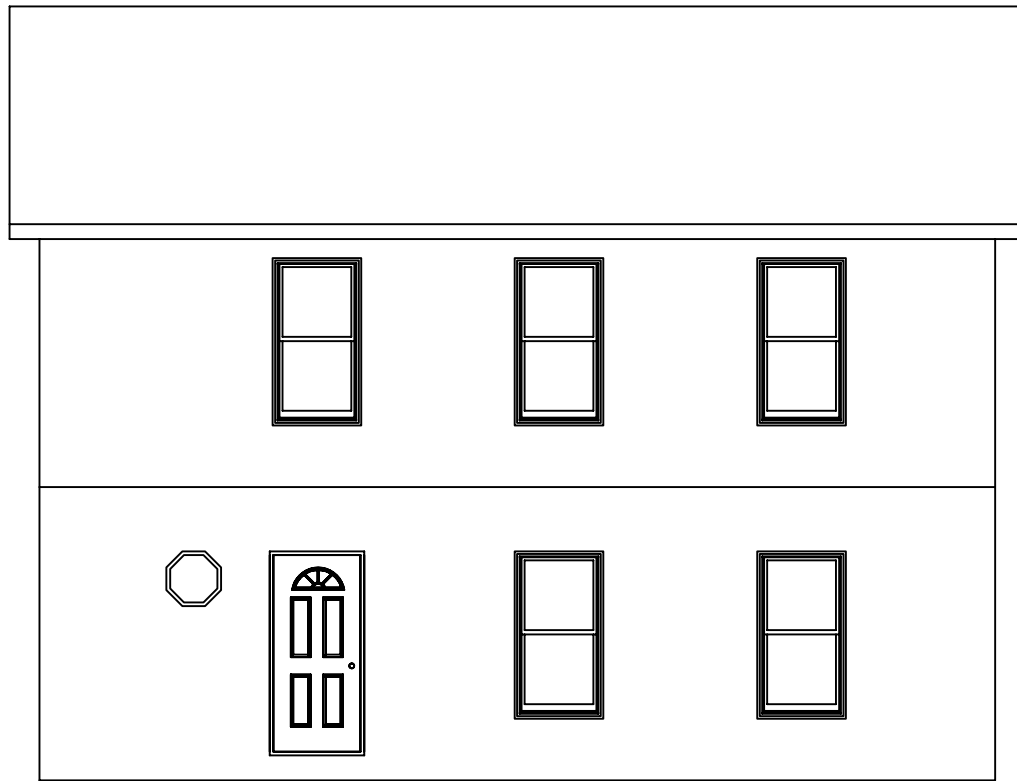

NEW WINDSOR
25'-7" X 32'

BEDROOM #3
12'-3" X 9'-6"

BATH #1

BEDROOM #4
9'-10" X 12'-11"

BEDROOM #2
10'-10" X 12'-11"

BEDROOM #1
14'-0" X 12'-11"

BATH #2

NEW WINDSOR
27'-6" X 32'

FRONT ELEVATION

RIGHT SIDE ELEVATION

REAR ELEVATION

LEFT SIDE ELEVATION