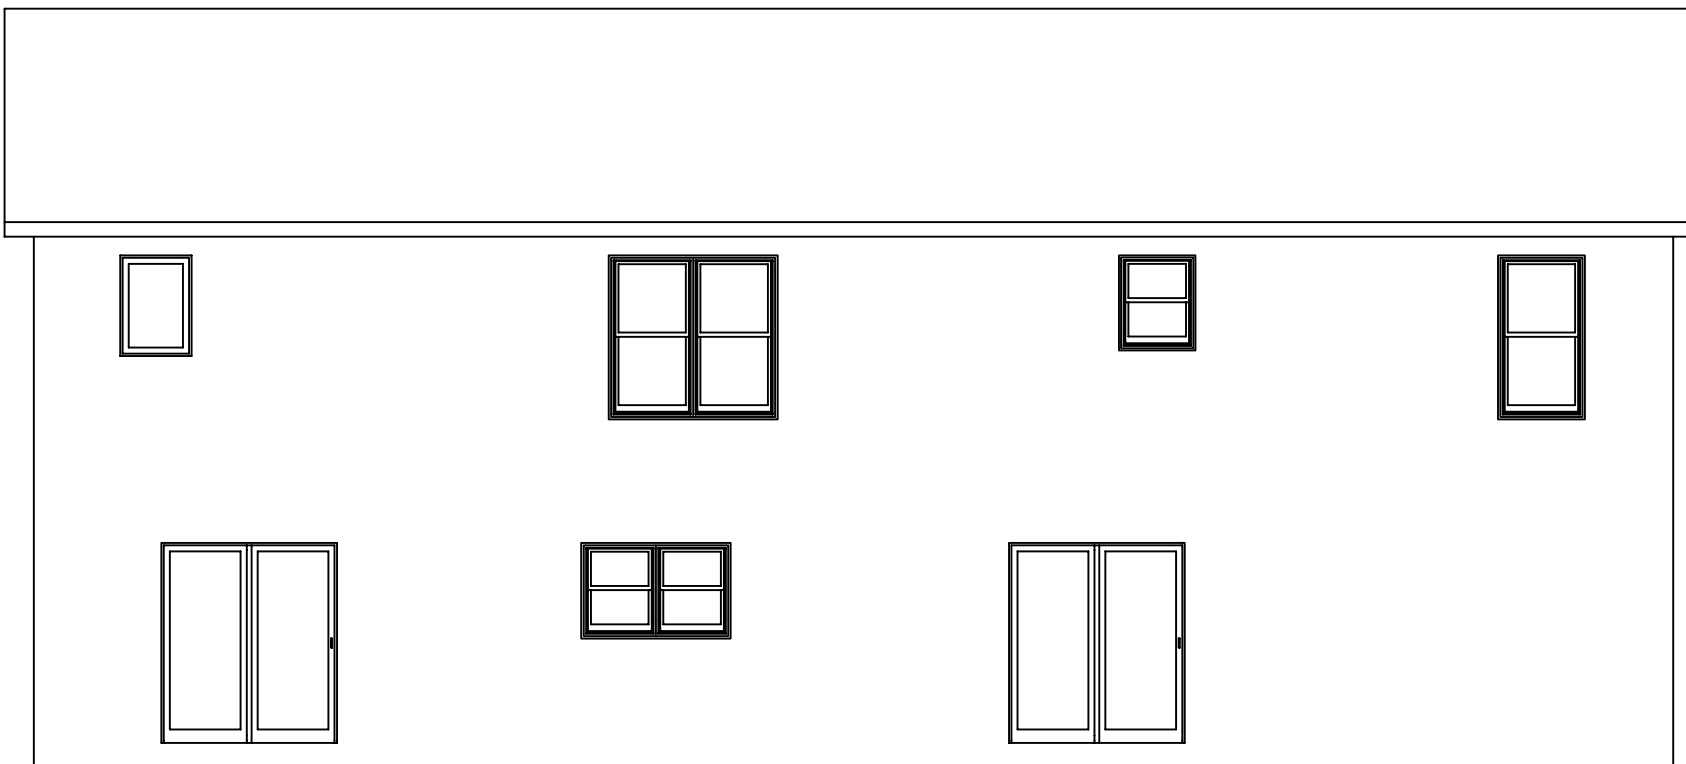

NIAGRA FALLS
27'-6" X 56'-0"

NIAGRA FALLS
27'-6" X 56'-0"

FRONT ELEVATION

LEFT SIDE ELEVATION

REAR ELEVATION

RIGHT SIDE ELEVATION