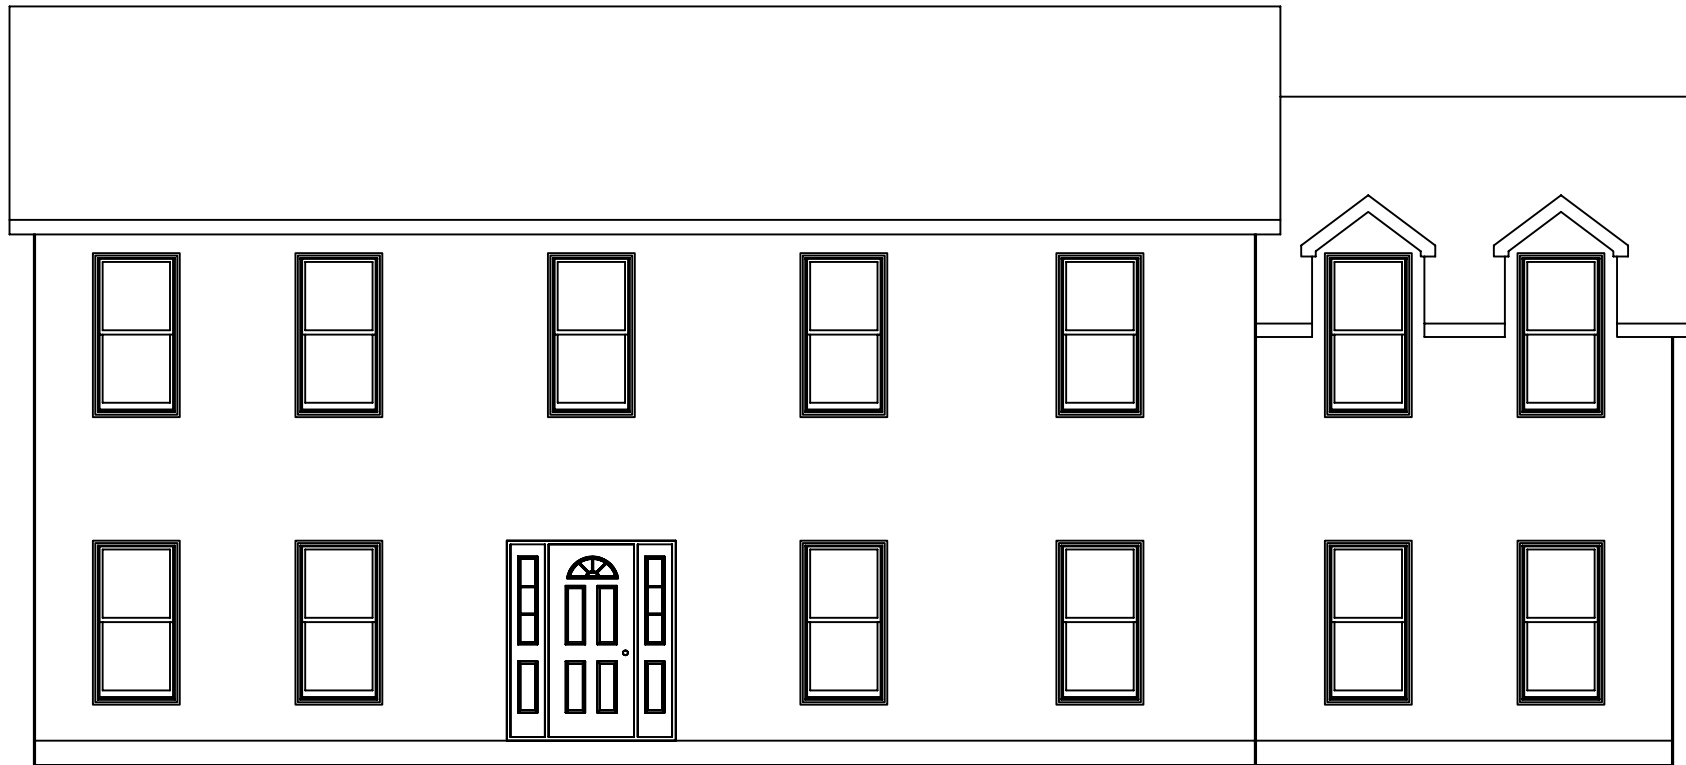

NIAGRA FALLS
27'-6" X 56'-0"

NIAGRA FALLS
27'-6" X 56'-0"

FRONT ELEVATION

LEFT SIDE ELEVATION

REAR ELEVATION

RIGHT SIDE ELEVATION