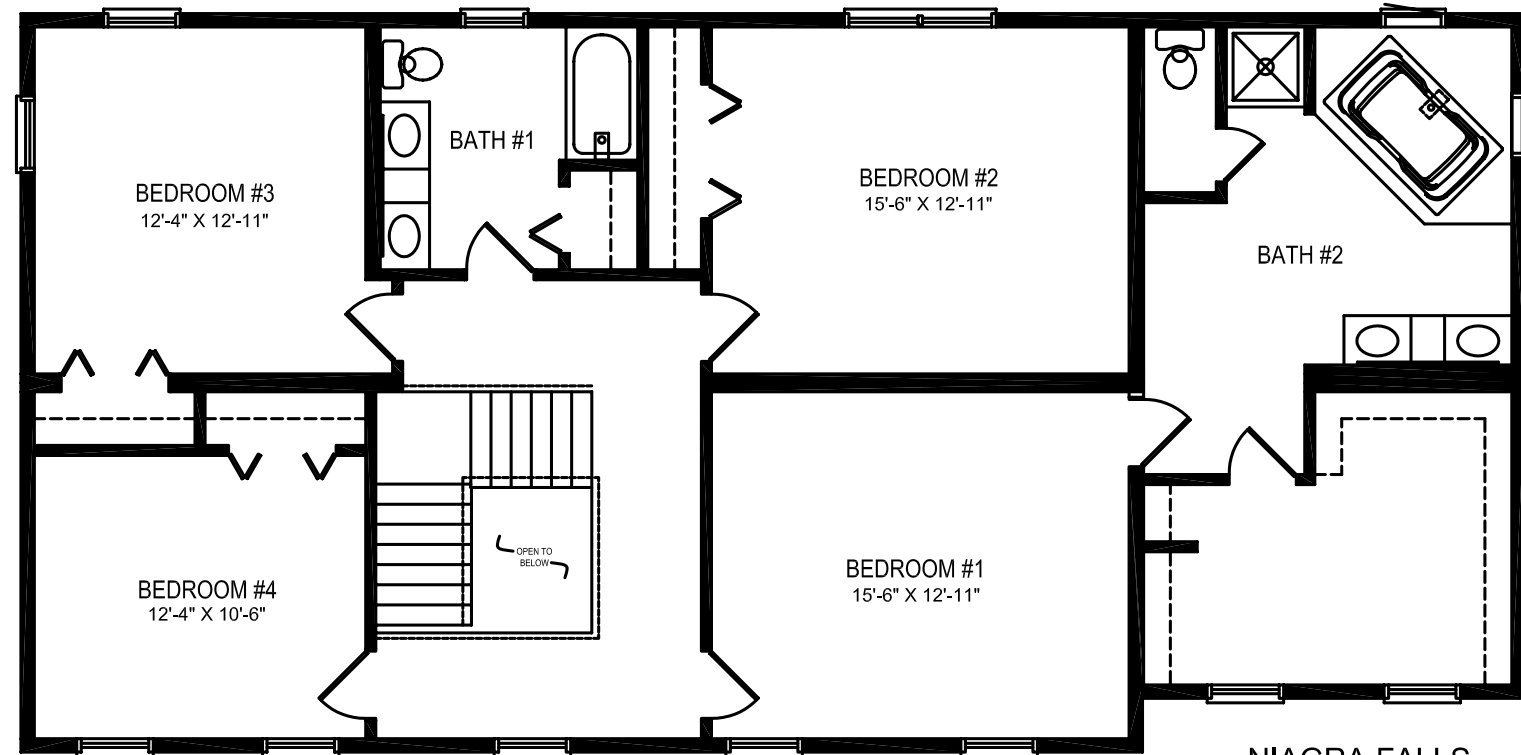

NIAGRA FALLS
27'-6" X 56'-0"

NIAGRA FALLS
27'-6" X 56'-0"

FRONT ELEVATION

LEFT SIDE ELEVATION

REAR ELEVATION

RIGHT SIDE ELEVATION