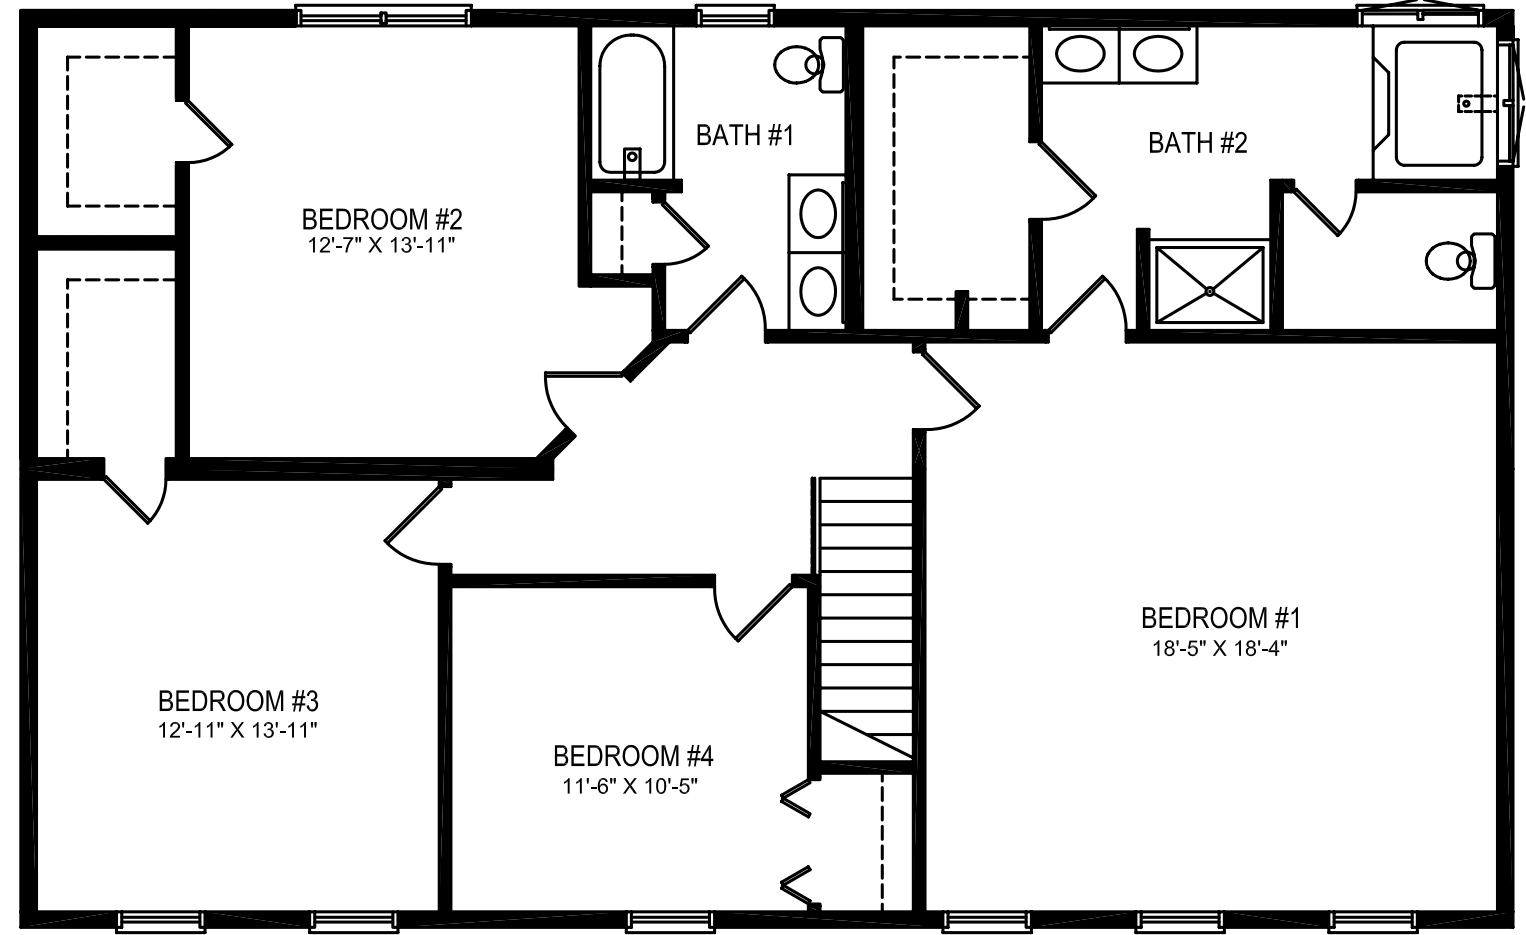

OAKDALE
29'-6" X 48'

OAKDALE
29'-6" X 48'

FRONT ELEVATION

RIGHT SIDE ELEVATION

REAR ELEVATION

LEFT SIDE ELEVATION