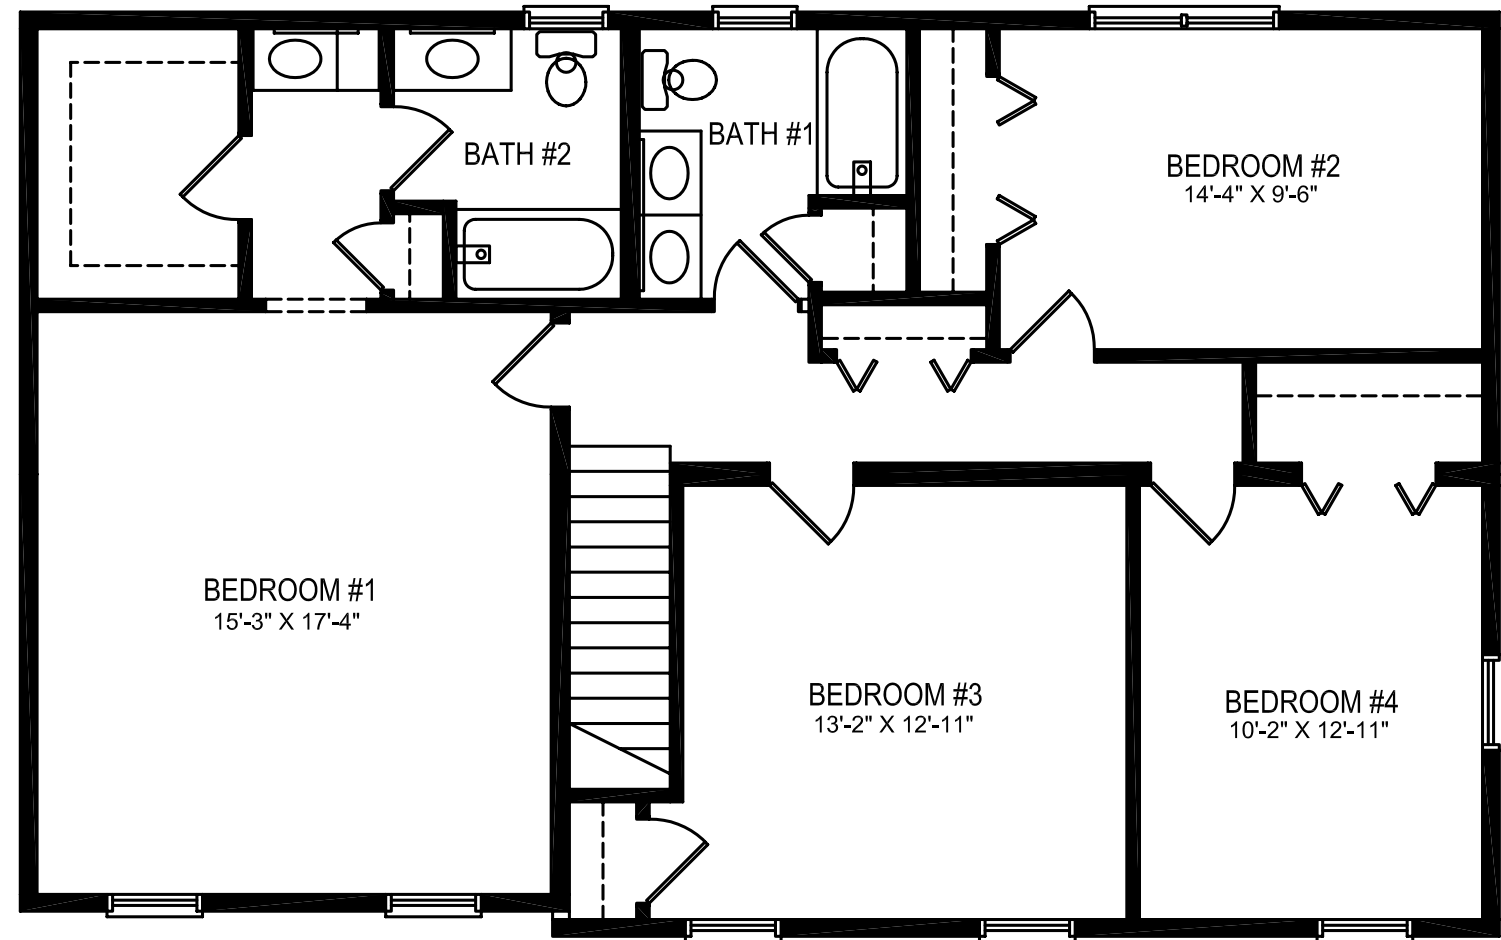

PORT CHESTER
27'-6" X 44'-0"

PORT CHESTER
27'-6" X 44'-0"

FRONT ELEVATION

RIGHT SIDE ELEVATION

REAR ELEVATION

LEFT SIDE ELEVATION