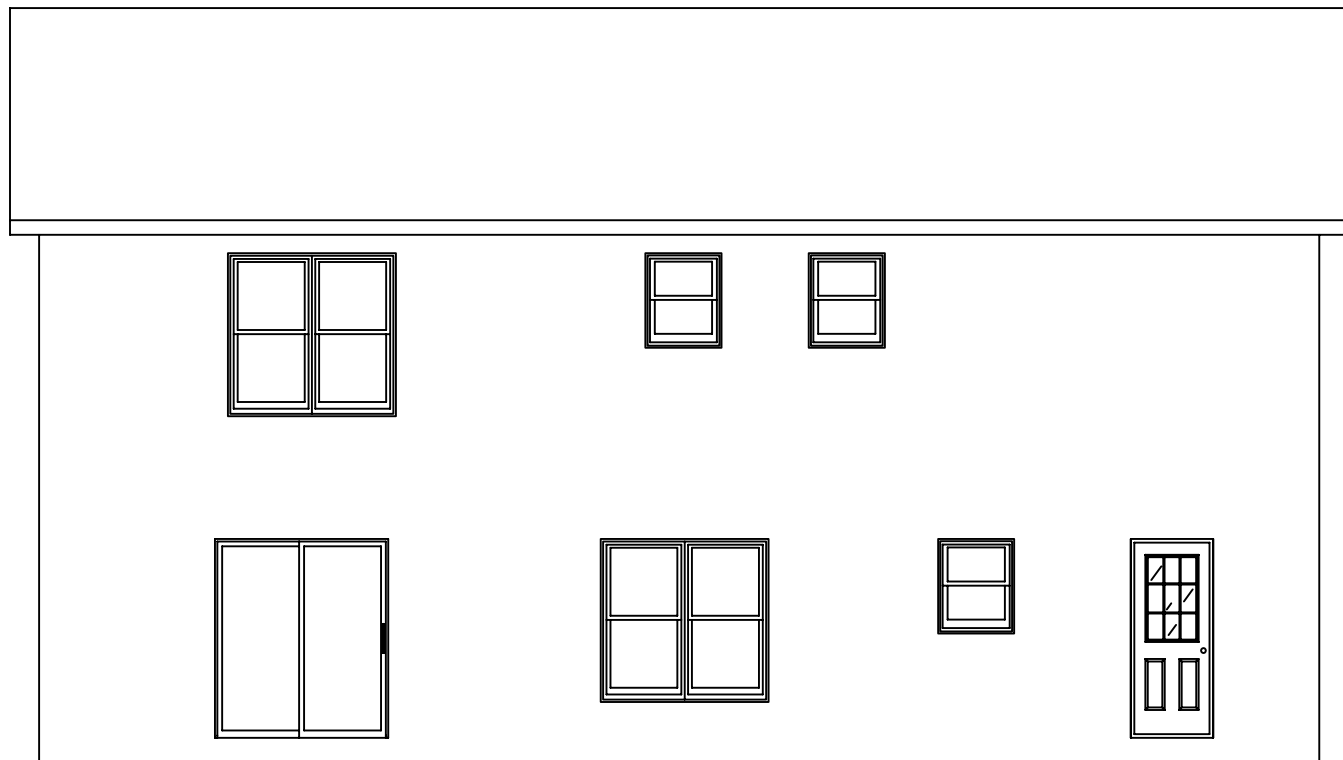

PORT CHESTER
27'-6" X 44'-0"

PORT CHESTER
27'-6" X 44'-0"

FRONT ELEVATION

RIGHT SIDE ELEVATION

REAR ELEVATION

LEFT SIDE ELEVATION