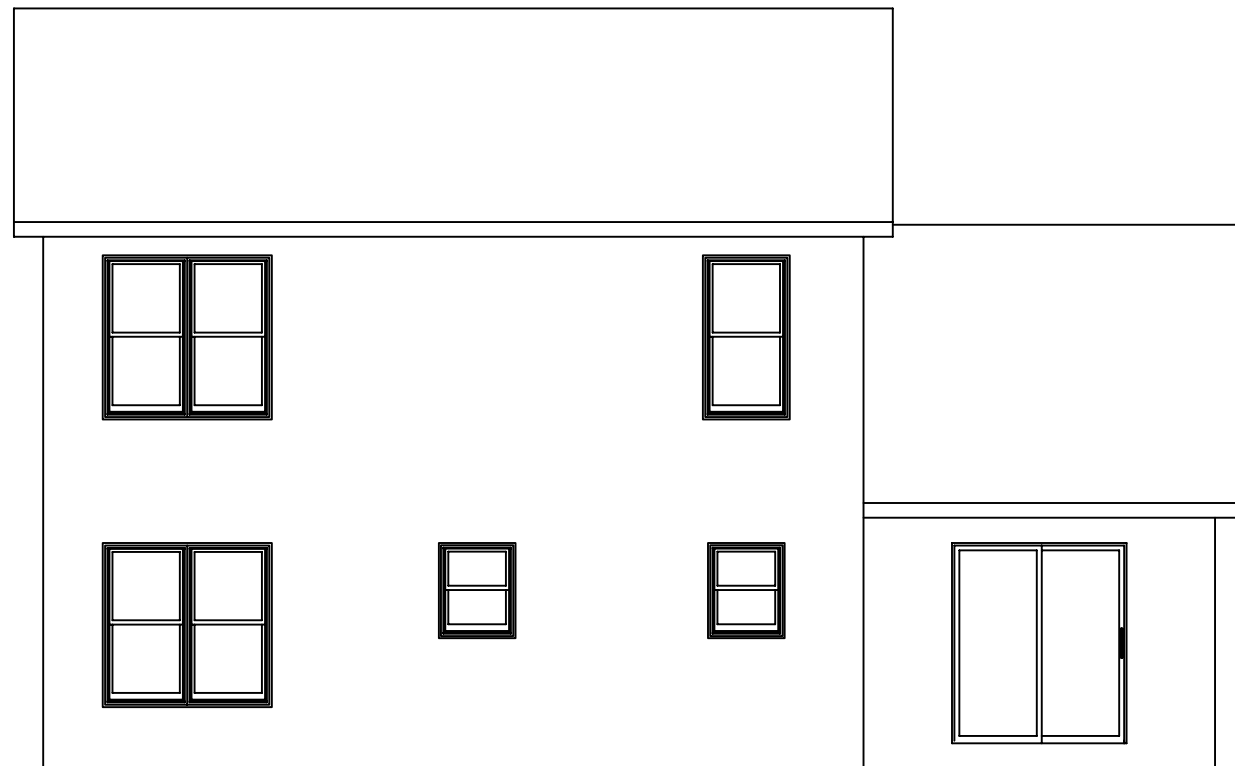

Seneca Falls
27'- 6" x 40'

Seneca Falls
27'- 6" x 40'

FRONT ELEVATION

RIGHT SIDE ELEVATION

REAR ELEVATION

LEFT SIDE ELEVATION