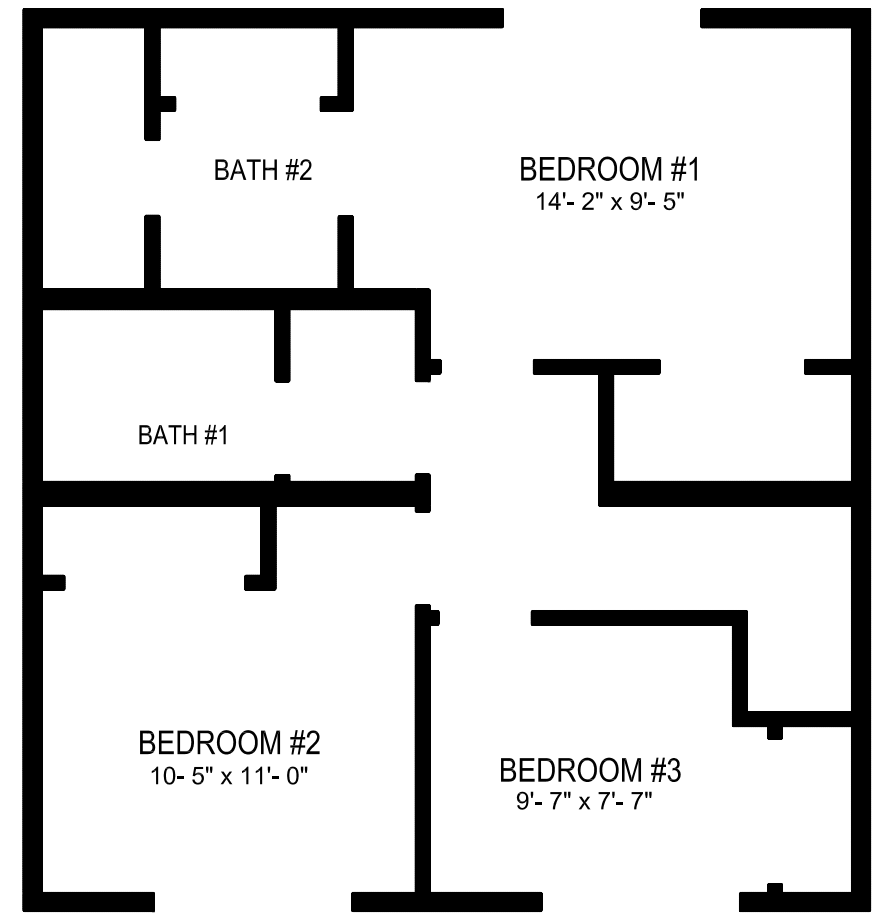

SPRING VALLEY
25'-7" X 42'-0"

SPRING VALLEY
25'-7" X 24'-0"

FRONT ELEVATION

RIGHT SIDE ELEVATION

REAR ELEVATION

LEFT SIDE ELEVATION