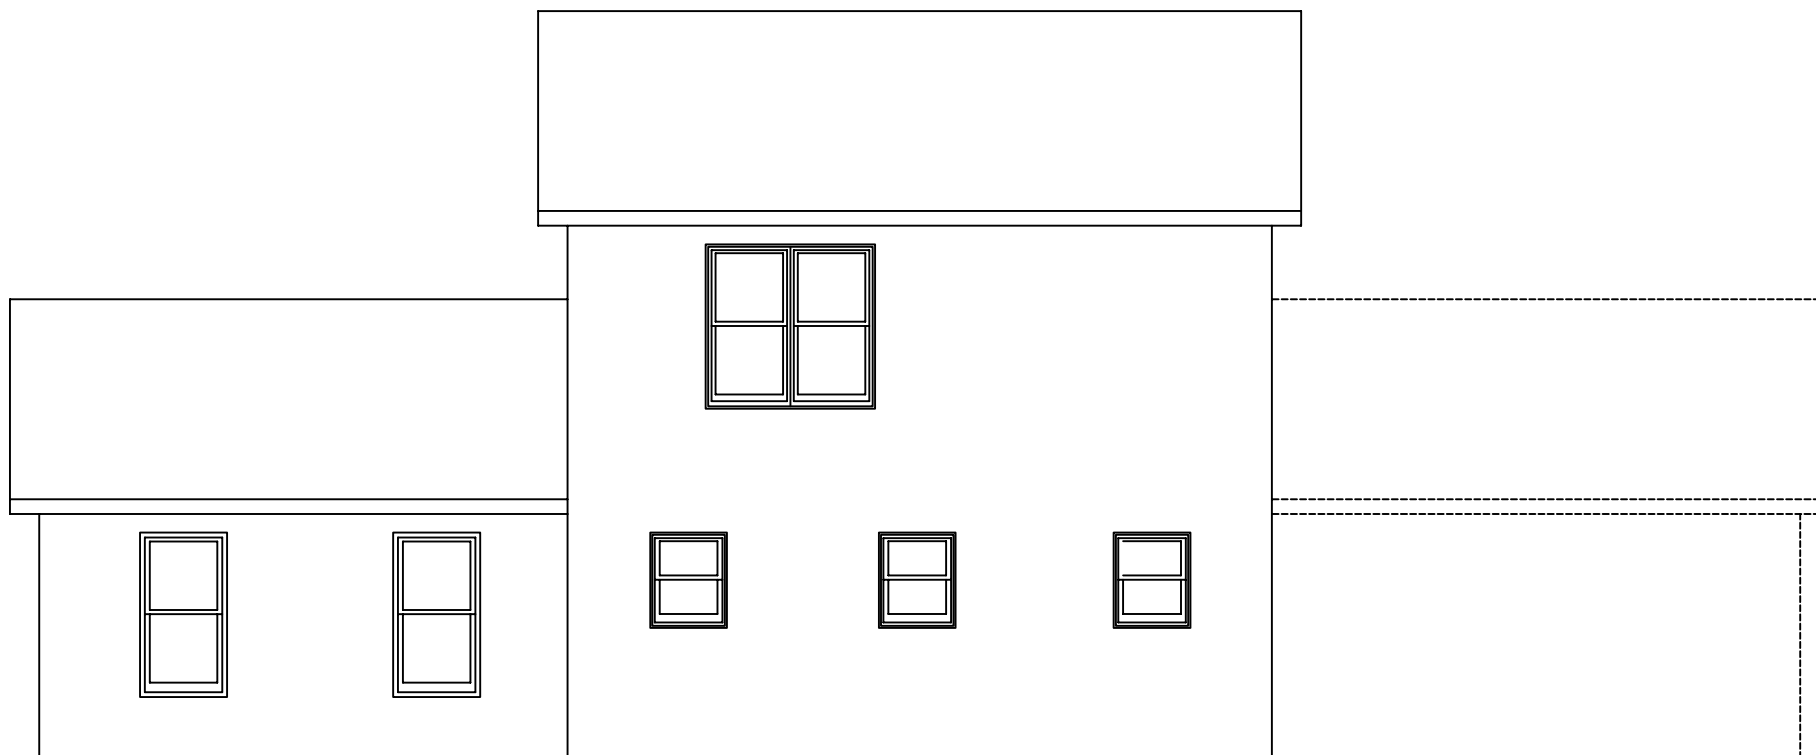

SPRING VALLEY
25'-7" X 42'-0"

SPRING VALLEY
25'-7" X 24'-0"

FRONT ELEVATION

RIGHT SIDE ELEVATION

REAR ELEVATION

LEFT SIDE ELEVATION