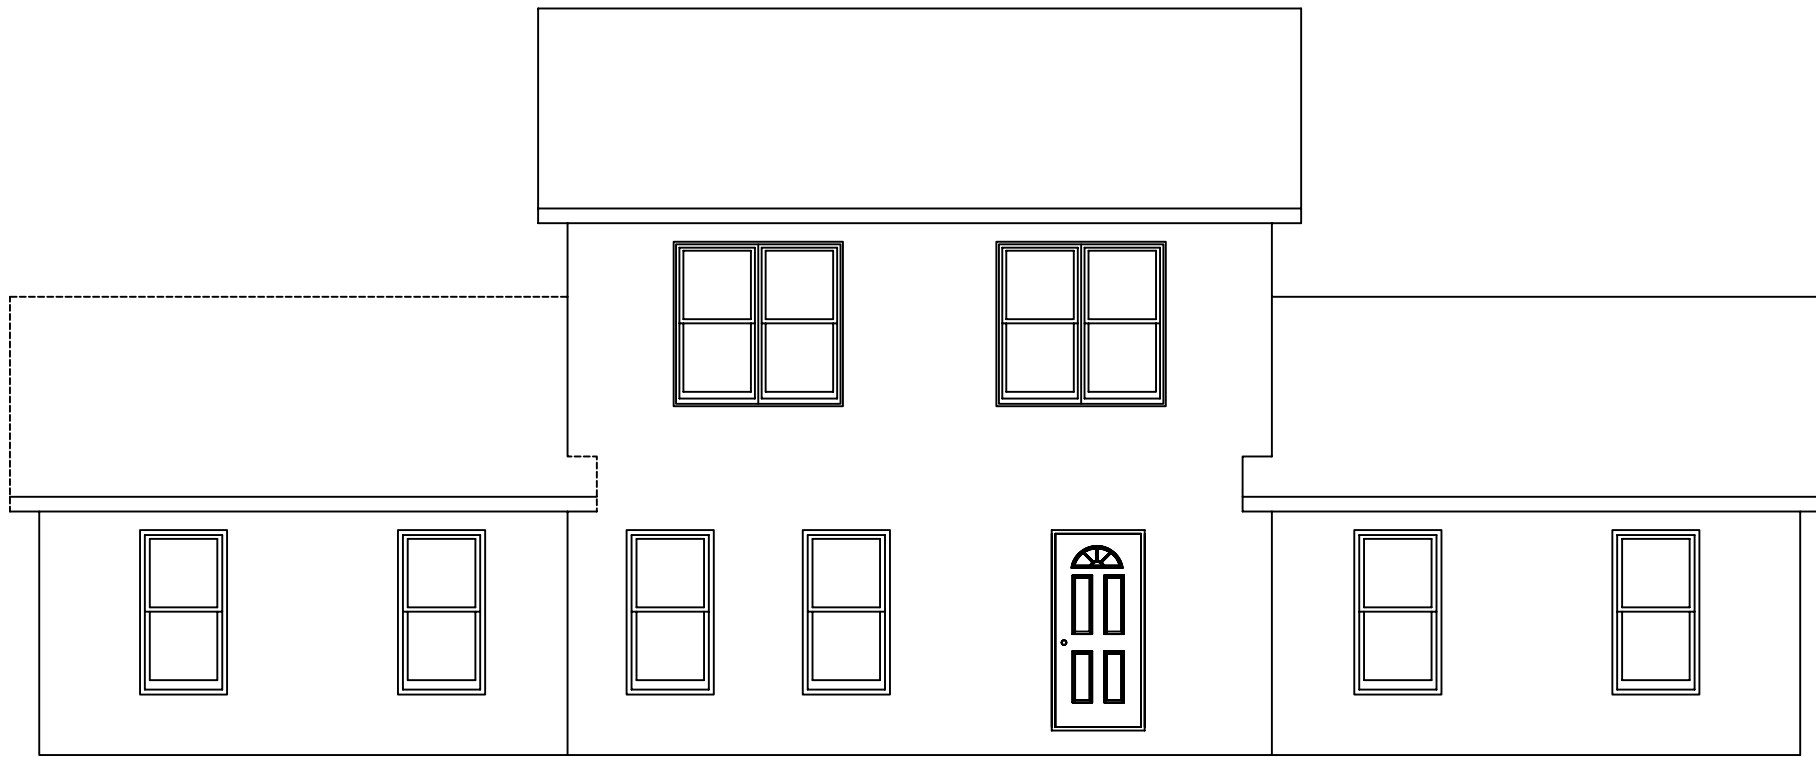

SPRING VALLEY
25'-7" X 42'-0"

SPRING VALLEY
25'-7" X 24'-0"

FRONT ELEVATION

RIGHT SIDE ELEVATION

REAR ELEVATION

LEFT SIDE ELEVATION