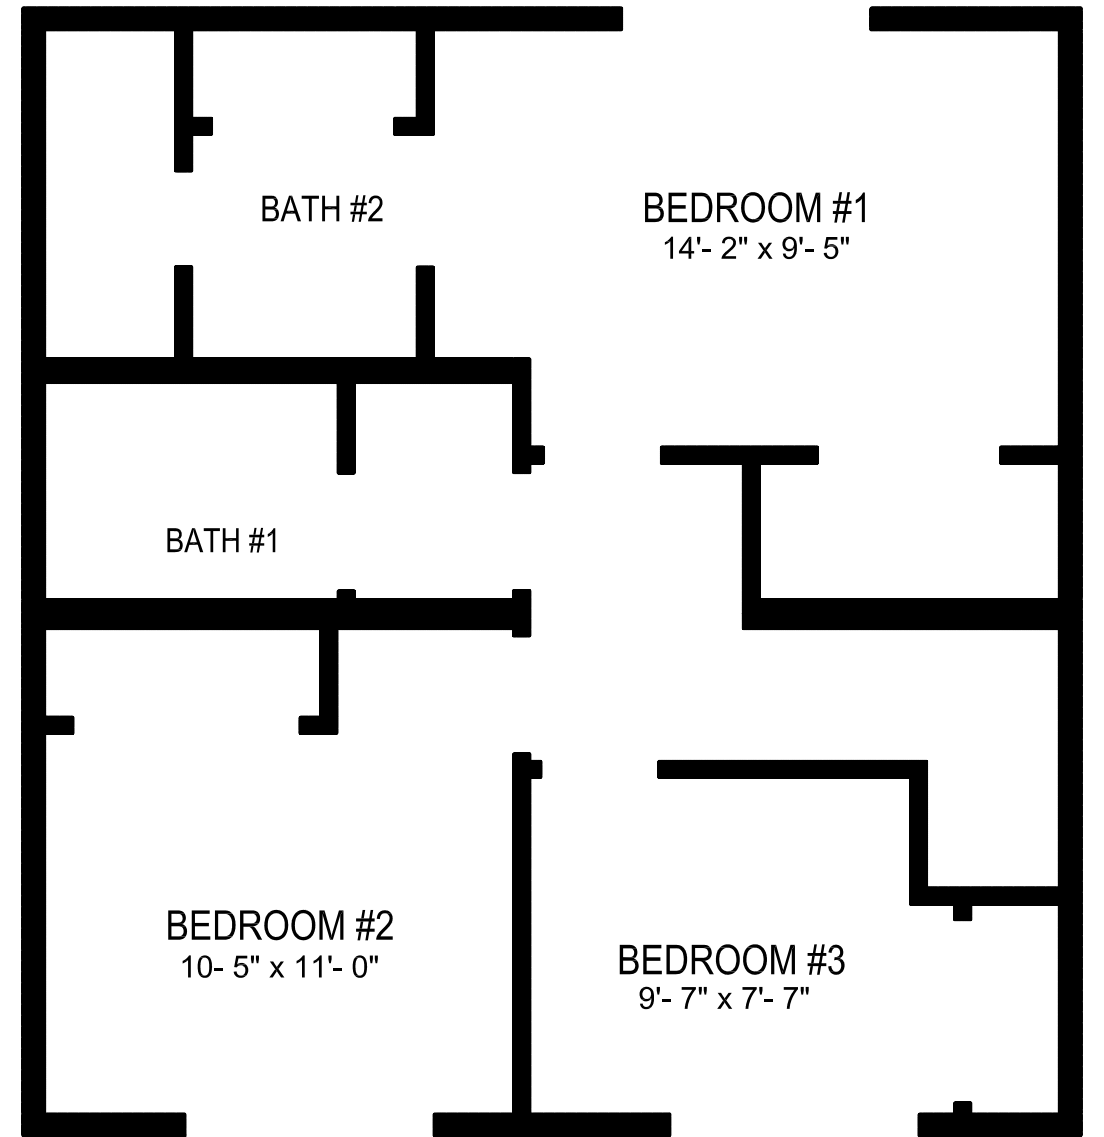

12'-0" x 11'-0"

17'-5" x 11'-0"

17'-5" x 12'-11"

SPRING VALLEY
25'-7" X 42'-0"

BATH #2

BEDROOM #1
14'-2" x 9'-5"

BATH #1

BEDROOM #2
10'-5" x 11'-0"

BEDROOM #3
9'-7" x 7'-7"

SPRING VALLEY
25'-7" X 24'-0"

FRONT ELEVATION

RIGHT SIDE ELEVATION

REAR ELEVATION

LEFT SIDE ELEVATION