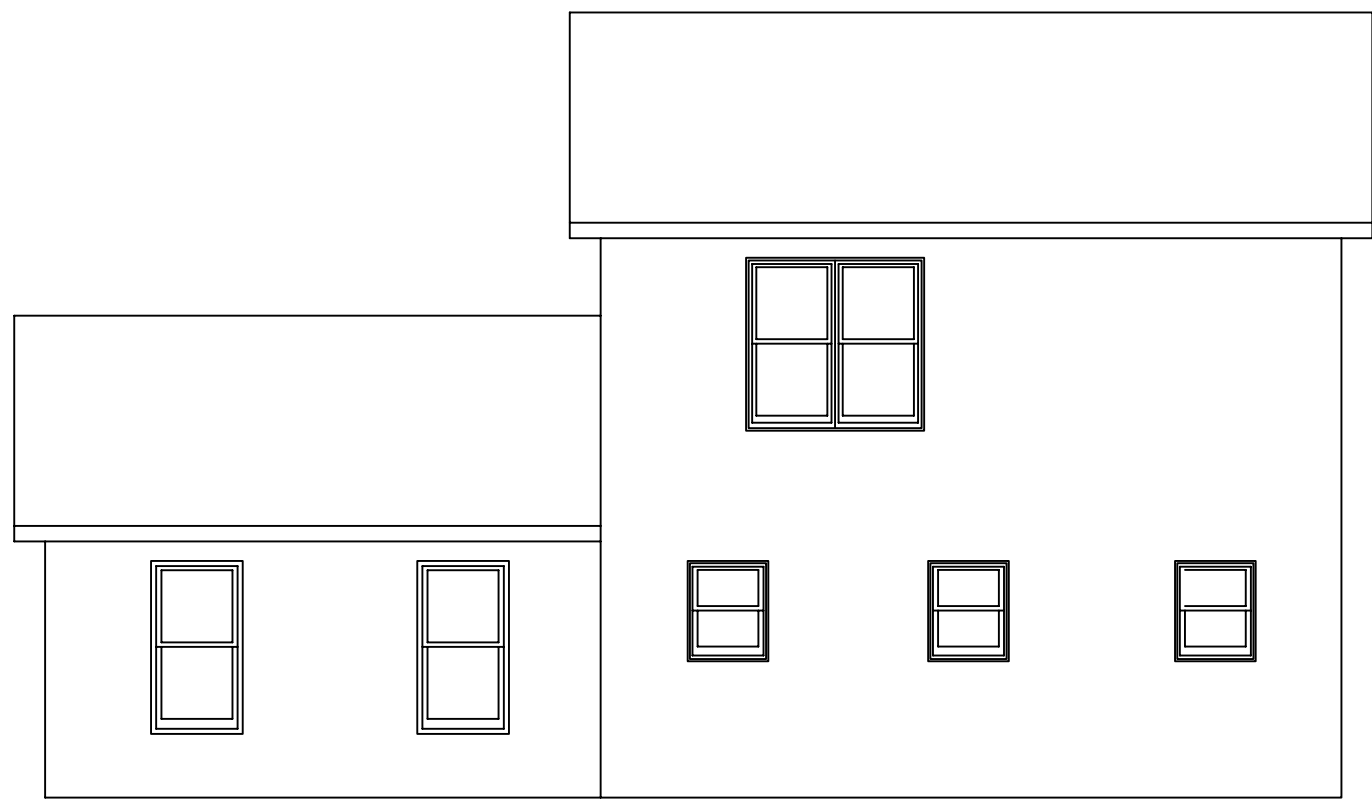

BEDROOM #3
9'-7" x 7'-7"

SPRING VALLEY
25'-7" X 24'-0"

FRONT ELEVATION

RIGHT SIDE ELEVATION

REAR ELEVATION

LEFT SIDE ELEVATION